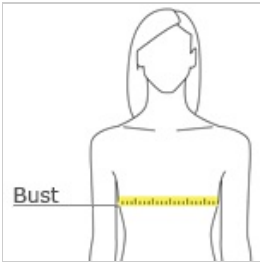

[Tips For Effectively Screen Printing Polyester Fabrics](#)

front

back

HOW TO MEASURE

BUST
With arms down at sides, measure around the upper body, under arms and around the fullest part of the bust.

SIZE CHART

	XS	S	M	L	XL	XXL	3XL	4XL
Size	2	4/6	8/10	12/14	16/18	20/22	24/26	28/30
Bust	3-34	35-36	37-38	39-41	42-44	45-47	48-51	52-55

COLOR INFORMATION

										
Blue Wake Heather PMS HEATHERED	Cardinal Heather PMS HEATHERED	Cobalt Heather PMS HEATHERED	Deep Orange Heather PMS HEATHERED	Forest Green Heather PMS HEATHERED	Graphite Heather	Pink Raspberry Heather PMS HEATHERED	Purple Heather PMS HEATHERED	Scarlet Heather PMS HEATHERED	True Navy Heather PMS HEATHERED	True Royal Heather PMS HEATHERED
										
Turf Green Heather PMS HEATHERED	Vintage Heather PMS HEATHERED									