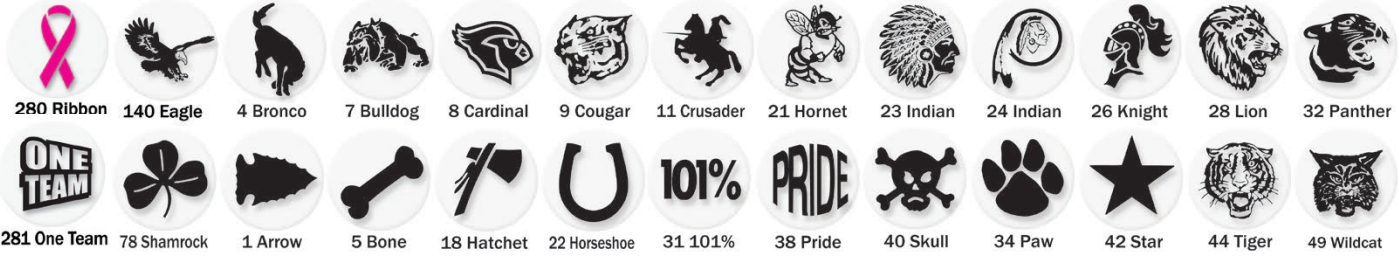

## Pro-Tuff Softball Award System

Proven motivators! Display these thick vinyl Award Decals on helmets or Award Boards! Imprinted in your team color. You will see improvement in their game! Each award design comes 25 decals per sheet on easy 1 1/8" punch-out circles. **SAVE with the 10+ sheet prices!** *You will want to order enough awards to last throughout the season!*

Softball Award Decals

100 First Base 101 Second Base 102 Third Base 104 Home Run 105 Stolen Base 116 DP 117 Sacrifice

106 RBI 107 Glove 108 Bat & Ball 112 Strike 115 Win 118 MVP 119 Hustle

**No Minimum On Stock Designs Shown Here!**  
More designs **ONLINE!**

280 Ribbon 140 Eagle 4 Bronco 7 Bulldog 8 Cardinal 9 Cougar 11 Crusader 21 Hornet 23 Indian 24 Indian 26 Knight 28 Lion 32 Panther

281 One Team 78 Shamrock 1 Arrow 5 Bone 18 Hatchet 22 Horseshoe 31 101% 38 Pride 40 Skull 34 Paw 42 Star 44 Tiger 49 Wildcat