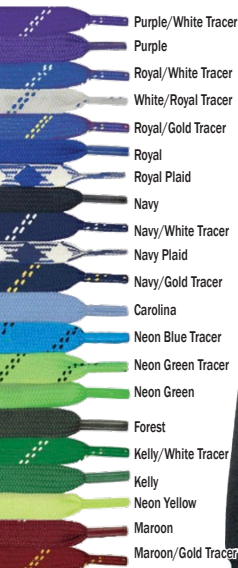

Price each/Quantity	12-23	24-49	50+
P7721 Waffle Thermal Hoodie	$28.99	27.99	26.99
P1720 Interceptor Hoodie	$30.99	29.99	28.99

11/5/23. Price includes single 1-color imprint. *For 2XL add $2 each, 3XL/$3 ea., 4XL/$4 ea.

Price each/Quantity	12-23	24-49	50+
B1265 Heavyweight Saber Hoodie	$28.99	27.99	26.99
B1262 Hook Hoodie	$28.99	27.99	26.99

9/21/22. Price includes single 1-color imprint. *For 2XL add $2 each, 3XL/$3 ea., 4XL/$4 ea.

Optional Extras	Price each/Quantity	12-23	24-49	50-99	100-199	200-249	250+
For each add'l imprint color, add:		$1.50	1.25	.75	.50	.40	.35
Additional imprint location		$2.00	1.50			1.00