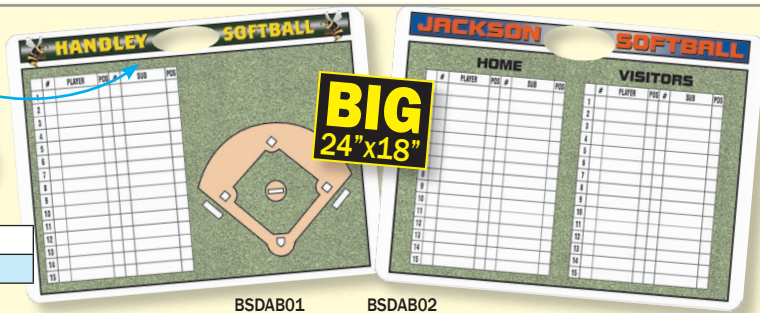

### Custom Large Sideline Dry Erase Board

These BIG Sideline Boards make it easy for your players to SEE the plays they need to see! Pro-Tuff dry erase boards are virtually indestructible. YOUR custom design and colors on the board. Measures 24" x 18".

Cut-out  
handle  
included!

As low as  
**\$39.99**  
each!

Dry-erase pen and holder included

Price each/Quantity	1-5	6-11	12+
CSB1824 Sideline Board	\$54.99	49.99	39.99

1/20/22. Price includes custom imprint on 1 side.