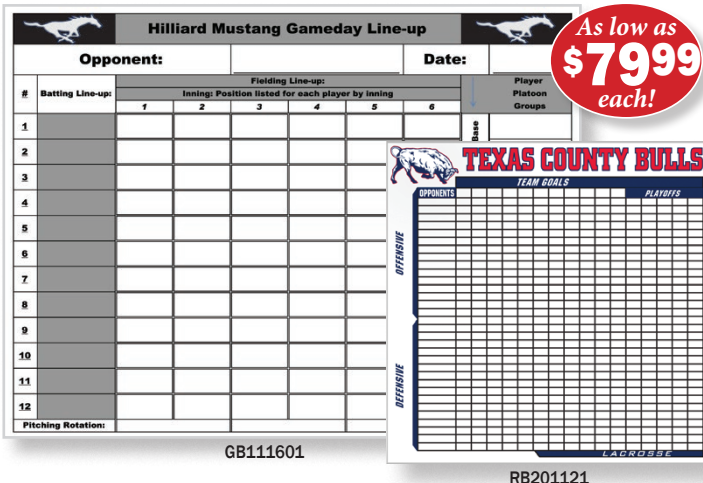

GB111601

RB201121

As low as
$79.99
each!

Team Goal Boards

Motivate your team to success! We'll help you design a custom board FREE! Can be used with labels or dry-erase marker to fill in and check off your goals.

Peel & Replace Record Boards

Show individual and team records with our custom Peel & Replace Record boards. Designs are fully customized—we'll help you create a unique design! Price includes any number of imprint colors. Send us your current record holders and we will professionally typeset them on your Record Board for a one-time typesetting fee of $50. Only $20 per order for future replacement labels.

Team Goal Boards & Record Boards

GB1824 Measures 18" x 24"	$79.99 each
GB24 2' x 4' (24" x 48")	$170.00 each
GB34 3' x 4' (36" x 48")	$195.00 each*
GB35 3' x 5' (36" x 60")	$230.00 each*
Replacement Record Board Labels $20.00 per board, per order.	
GBA100 Goal Board Award Labels: $25 per 100 labels.	

*$70 oversize shipping surcharge will be added to regular shipping charge. (For records typeset by Pro-Tuff, add a one-time fee of $50)