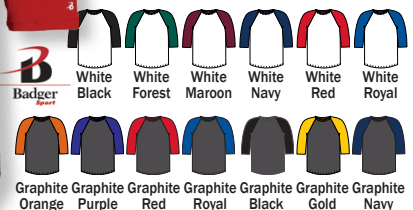

Design SB11810

Price per Shirt/Quantity	12-23	24-49	50+
B4133 Uniform Undershirt	$14.99	13.99	12.99

10/31/22. For 2XL: add $2.00 each, 3XL add $3 each, 4XL add $4 each. Pricing includes 1-color imprint.

Optional Extras	Price each/Quantity	12-23	24-49	50-99	100-199	200-249	250+
For each add'l imprint color, add:		$1.50	1.25	.75	.50	.40	.35
Additional imprint location		$2.00	1.50			1.00