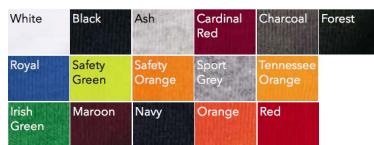

G12500 9.3 Oz. Gildan Basic Pullover Hoodie

As low as **$18.99** each!

- 50% cotton/50% polyester fleece
- Pill resistant Air Jet spun yarn
- Two-ply hood with matching drawstring
- Rib knit cuffs & waistband
- Adult S-3XL*

Price each/Quantity	12-23	24-49	50-99	100+
G18500 8 oz. Hoodie	$17.99	17.49	16.99	15.99
G12500 9.3 oz. Hoodie	$20.99	20.24	19.99	18.99

9/20/22. Price includes 1-color imprint. *For 2XL add $2 ea., 3XL /$3 ea., 4XL/$4 ea., 5XL add $5 ea.

B1254 Heavyweight Ring-Spun Hoodie

As low as **$21.99** each!

- 9.5 oz., ring-spun 60% cotton/40% poly
- Athletic cut with raglan sleeves
- Two-ply hood
- Rib knit cuffs & waistband
- Pouch front pocket
- Adult XS-4XL*, Youth YS-YL.