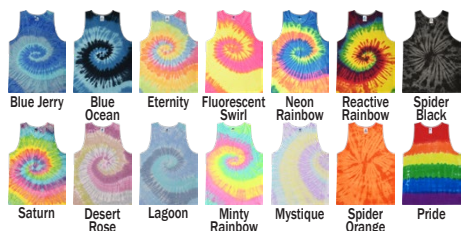

As low as **\$9.99** each!

GN31615

Price each/ Quantity	12-23	24-49	50-99	100-199	200+
<b>TD1375 Tie Dye Striped Tees</b>	\$12.99	11.99	10.99	10.49	9.99

9/14/22. \*2XL add \$2 ea., 3XL/\$3 ea.

As low as **\$9.99** each!