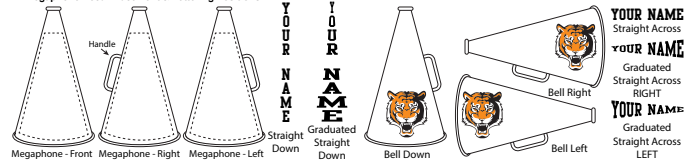

MPD13 Decal (13")	MPD19 Decal (19")	MPD25 Decal (25")	MPD32 Decal (32")
$6.99 each	$8.99 each	$9.99 each	$11.99 each

Full-color (4-color process) imprint on white material. Add $2 each for individual names. Minimum order quantity: 6. Metallic colors available...CALL!

Megaphones

Durable molded plastic. Comes with its own steel handle and an aluminum mouthpiece which features a special "germ-resistant" finish. Megaphones are shipped with handles unattached.