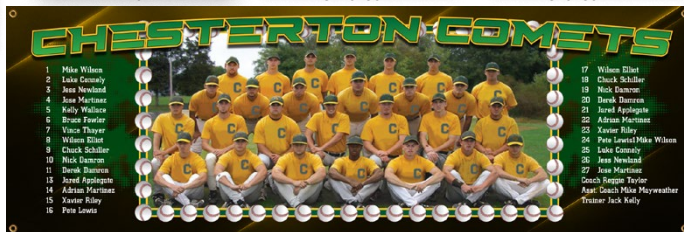

BN111801

SPONSORS:

U8 TRAVEL BASEBALL

BN111805

80 Electrical (843) 268-0761
Four Star Transmissions (843) 786-2208
WTS International (843) 253-0900
Coppers Collision (843) 589-8085
H&T Tow & Recovery (843) 325-0533

Phos II (201) 982-7373
New Jersey Auto & Truck (973) 347-0000
Kushowski Plumbing & Heating (973) 267-2593

Brewer Fire Engine Co No 1 (843) 356-2671
Houser Bros Inc. (843) 359-1881
New York Concrete (718) 907-3708
USS (843) 358-7765

Olympic Heating, A/C & Plumbing (843) 267-3366
Hugh Cassner Fire Department
Kennedy's Grille House (843) 268-8996
Hella Gamma's (843) 268-3778
www.hellagamma.com