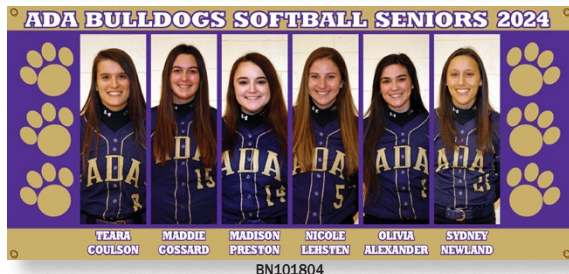

BN111804

BN101804

DEAR PRO-TUFF DECALS...

"Thank you!!! The banner was beyond awesome — it looked so great in the parade this weekend!!"

T. Lemke, Jr. Golden Eagles