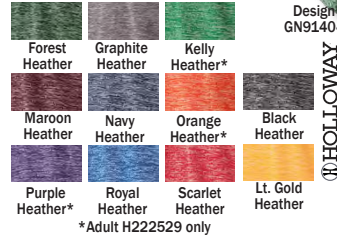

Design EMBBSB1

Ladies Dolman Sleeve with Button Tab Detail

Price each/Quantity	6-11	12-49	50+
H222529 Adult Electrify 2.0 Polo	$26.99	25.99	24.99
H222729 Ladies Electrify 2.0 Polo	$26.99	25.99	24.99

Price includes embroidery. *For 2XL add $2 each, 3XL/$3 each, 4XL/$4 each.

Premier Sport Shirt

• A5012 Adult • A5013 Ladies
100% polyester wicking closed hole mesh and pinhole micromesh inserts. Wicks moisture away. Heat sealed label. Breathable fabric. Three buttons. Adult S-4XL*, Ladies fit S-2XL*.

As low as $2499 each!