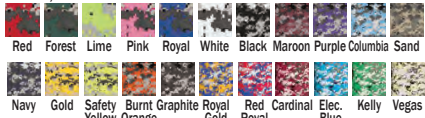

B4180/ B2180 Colors:

Badger B-Core Shirts feature a **FULLER** athletic jersey cut **PLUS** the **Badger Sport** paneled shoulder for **MAXIMUM** movement!

Badger B-Core Camo Tees

100% Sublimated polyester moisture management/ antimicrobial performance fabric. Badger Sport paneled shoulder plus fuller cut for maximum movement for any athletic endeavor! Self-fabric collar. Badger heat seal logo on left sleeve.

Price each/Quantity	12-23	24-49	50-99	100+
B4180 Digital Short Sleeve Tee	$15.99	14.99	13.99	12.99
B4184 Digital Long Sleeve Tee	$17.99	16.99	15.99	14.99
B4181 Camo Tee	$15.99	14.99	13.99	12.99
B4141 Camo Sport Tee	$16.99	15.99	14.99	13.99
B4152 Digital Sport Tee	$16.99	15.99	14.99	13.99
B4151 Blend Sport Tee	$16.99	15.99	14.99	13.99
Each additional imprint color, add:	1.00	1.00	.75	.50

*For 2XL add $2 each, 3XL/$3 each, 4XL/$4 each. Pricing includes 1-color imprint (choice of 1- or 2-color imprint on camo print surface).