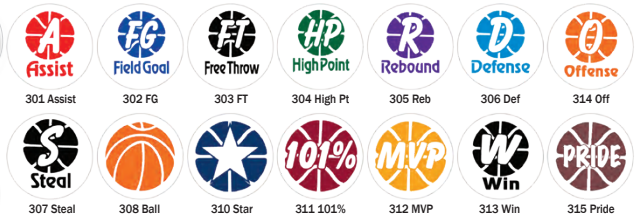

Pro-Tuff Traditional Award Decals

Proven motivators! Imprinted in your team color. Each award design comes 25 decals per sheet on easy 1 1/4" punch-out circles. SAVE with the 10+ sheet price! TIP: Order enough awards to last throughout the season!

Price per Sheet/Quantity	1-9	10-19 sheets*	20+ sheets*
Award Decals	$4.50 sheet	$3.75 sheet	3.25 sheet

25 same design Award Decals per sheet. For color background, add $1.00 per sheet. *Sheets of one design.

25 "Easy-Peel" Award Decals per sheet!
As low as $325 sheet!