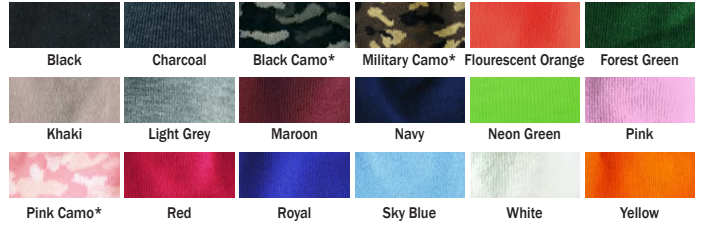

MORE HEADWEAR ONLINE AT PROTUFFDECALS.COM!

K1700 Skully

8" short knit skully. 100% acrylic. One size fits most. (*PCP91C.)

As low as **\$7.99** each!

Design EMB2071

Design CUST01

| Price each/Quantity | 12-23 | 24-49 | 50-124 | 125+ |
|---------------------|--------|-------|--------|------|
| K1700 Skully | \$9.99 | 8.99 | 8.49 | 7.99 |