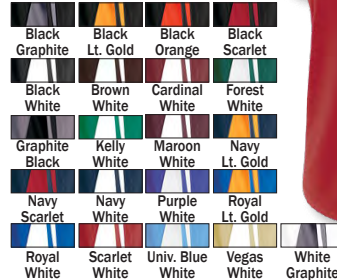

EMBCHR01

HOLLOWAY

Price each/Quantity	6-11	12-23	24-49	50+
H222530 Adult Avenger Polo	$27.99	26.99	25.99	
H222730 Ladies Avenger Polo	$27.99	26.99	25.99	

Price includes embroidery. *For 2XL add $2 each, 3XL/$3 each, 4XL/$4 each.