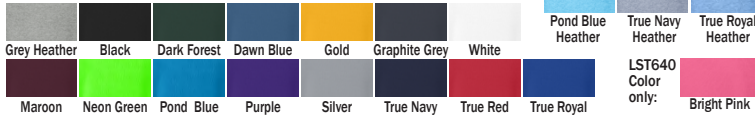

BUDGET POLOS SAVE YOU MONEY WITHOUT SACRIFICING STYLE!

PosiCharge® RacerMesh® Polo

• ST640 Adult • LST640 Ladies

- Ultra-fine flat back RacerMesh, unparalleled breathability for superior cooling!
- 3.8-ounce, 100% polyester flat back mesh with PosiCharge color-lock technology
- Tag-free label • Moisture-wicking • Flat knit collar • Set-in, open hem sleeves
- 3-button placket with dyed-to-match buttons on ST 640

Adult XS-4XL*, Ladies XS-4XL*

Sport-Tek

ST640 & LST640 Colors:

Price each/Quantity	6-11	12-23	24-49	50+
ST640 Adult RacerMesh Polo	$13.99	12.99	11.99	10.99
LST640 Ladies Racermesh Polo	$13.99	12.99	11.99	10.99

Price includes embroidery. *For 2XL add $2 each, 3XL/$3 each, 4XL/$4 each.

As low as **$10.99** each!