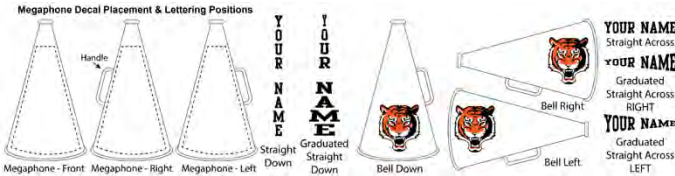

CMP13 Decal (13")	CMP19 Decal (19")	CMP25 Decal (25")	MP32 Decal (32")
$6.99 each	$8.99 each	$9.99 each	$11.99 each

Full-color (4-color process) imprint on white material. Add $2 each for individual names. Minimum order quantity: 6. Metallic colors available...CALL!

Megaphones

Durable molded plastic. Comes with its own steel handle and an aluminum mouthpiece which features a special "germ-resistant" finish. Megaphones are shipped with handles unattached.

As low as **$11.00** each!