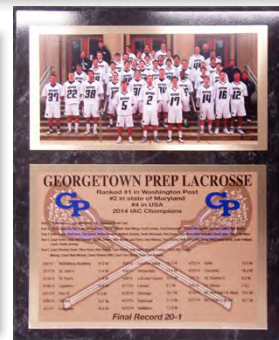

FOR ACHIEVEMENT & RECOGNITION

Personal Award Banner

Great as an end-of-season award or recognition any time! Full color imprint on one side. Can be personalized for each athlete. Measures 10" x 14". Choose with or without grommets at top. Flat, chevron or dovetail bottom. Unhemmed. We can design one for you...FREE!

As low as **$4.99** each!

FOR SENIORS, TEAMS, MVP's, BOOSTERS AND MORE!

Price each/Quantity	1	2-5	6-10	11-24	25+
PAB1014 Award Banner	$7.99	6.99	5.99	4.99	Call

Add $1 each for individual names/numbers. Add $3 each for individual photographs (including player name and number, if desired).

OUR LOWEST PRICE EVER!

As low as **$3.99** each!

SBC100 Imprinted Seat Back Covers

These slip-on Seat Back Covers will look great in YOUR gym or auditorium! These smooth, easy-clean polyester fabric covers slide easily over standard folding chair backs for a complete team look! Place your logo on one or both sides. About 20" W x 12" H. Price includes full-color sublimated imprint on both sides. Different back imprint and personalization available. Minimum: 12.

Price each/Quantity	12-23	24-49	50-99	100-249	250+
SBC100 Seat Back Covers	$9.99	7.99	4.99	4.29	3.99

Price includes full-color sublimated imprint on both sides. For different imprint on opposite side (for example: add "VIP Seating", "Reserved", "Sponsor", "Parent", etc.) add $10 per copy change. For personalization, add $2 each.

Team Photo & Player Award Plaques
Player Award Plaques are the perfect end-of-season award!

As low as **$6.49** each!