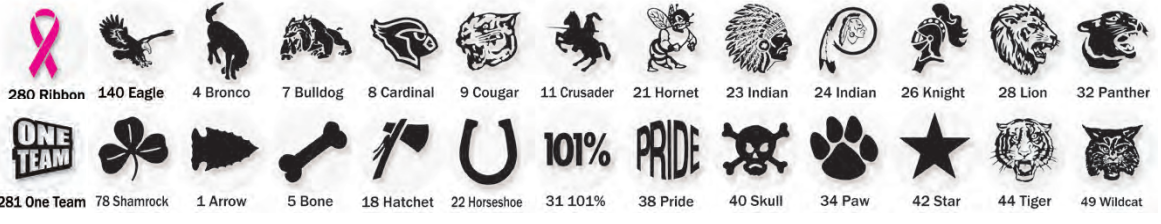

Check Out Our Mascot & Motivational Awards! No Minimum On Stock Designs Show Here!

Super Def Awareness Ribbon Sticker
25 ribbons per sheet.
1-9 Sheets: $4.25/sheet
10+ Sheets: $3.50/sheet
HDR61307 (About actual size)