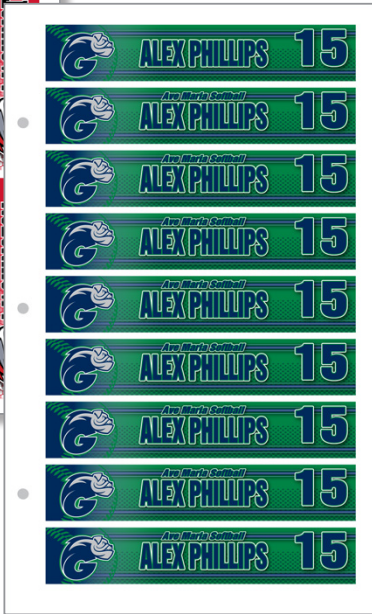

LPSET0202

LPSET0203

Travel Locker Decal Sets

Locker Decal Sheets fit in your binder, ready to peel off for each player at all your away games! Each player's name and number (plus your mascot or logo) imprinted on pre-cut, heavy-duty decals of premium, removable vinyl. **Won't leave residue at game's end.** Convenient punched holes for your binder. Email us your roster list! Minimum: 5 Sheets. Choose 8.5 x 11" sheets or 8.5 x 14" sheets. We can design your travel locker decals to your specifications!

Price Each/Quantity	5-9	10-49	50-99	100-249	250+
LPSET02 8.5x11" Sheet Travel Decals	$12.50	9.25	8.00	7.40	6.85
LPSET03 T8.5x14" Sheet Travel Decals	$13.75	10.25	9.25	8.50	8.00

Names and numbers must be emailed.