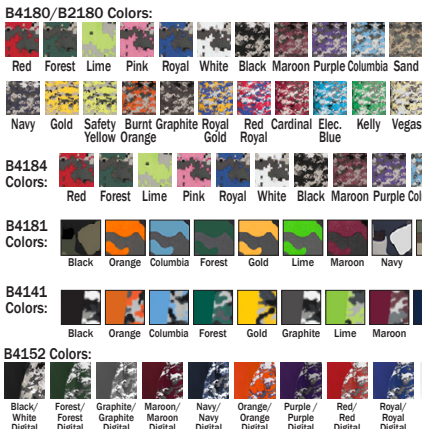

Design MD213830 **B4180 Digital Camo Short Sleeve Tee Adult XS-4XL* Youth (B2180) YXS-YXL**
Design GN51316 **B4184 Digital Camo Long Sleeve Tee Adult XS-4XL***
Design BJ101319 **B4181 Camo Short Sleeve Tee Adult XS-4XL* Youth (B2181) YXS-YXL**
Design BJ101319 **B4141 Camo Sport Short Sleeve Tee Adult XS-4XL***
Design SC103115 **B4152 Digital Camo Short Sleeve Tee Adult XS-4XL* Youth (B2152) YXS-YXL**
Design GN517012 **B4151 Blend Short Sleeve Tee Adult XS-4XL* Youth (B2151) YXS-YXL** Design GN021732

Badger B-Core Shirts feature a FULLER athletic jersey cut PLUS the Badger Sport paneled shoulder for MAXIMUM movement!

Badger B-Core Camo Tees

100% Sublimated polyester moisture management/antimicrobial performance fabric. Badger Sport paneled shoulder fuller cut for maximum movement for any athletic endeavor! Self-fabric collar. Badger heat seal logo on left sleeve.

Price each/Quantity	12-23	24-49	50-99	100+
B4180 Digital Short Sleeve Tee	$16.99	15.99	14.99	13.99
B4184 Digital Long Sleeve Tee	$18.99	17.99	16.99	15.99
B4181 Camo Tee	$16.99	15.99	14.99	13.99
B4141 Camo Sport Tee	$17.99	16.99	15.99	14.99
B4152 Digital Sport Tee	$17.99	16.99	15.99	14.99
B4151 Blend Sport Tee	$17.99	16.99	15.99	14.99
Each additional imprint color, add:	1.50	1.25	.75	.50

9/8/22. *For 2XL add $2 each, 3XL/$3 each, 4XL/$4 each. Pricing includes 1-color imprint (choice of 1- or 2-color imprint on camo print surface).