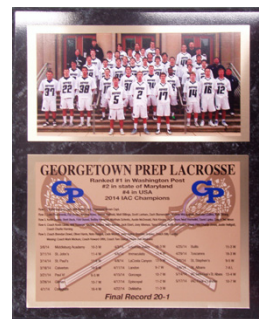

FOR PRESENTATION, ACHIEVEMENT & RECOGNITION

Custom Backdrops & Table Covers
Look your best for every special occasion!

Only **$199** each!

As low as **$129** each!

Stand Kit not included

Custom Backdrop

- Three 8-ft tall, 48" wide drapes with sewn border and 4" rod pocket at top (total width: 10 ft. with slight overlap)
- Center drape imprintable (maximum imprint size approx. 28" W x 60" H)
- Wrinkle resistant, flame retardant fabric fire department approved
- Most popular colors available
- 8'H x 10'W Stand Kit available —no tools required!

Custom Table Covers & Runners

- Full-color crests—no additional charge!
- Featuring **YOUR** team colors and mascot!
- Use the Table Runner by itself or purchase an unprinted Table Cover for a colorful presentation
- Table Runners measure 30"L x 60" W with an imprint area 21" x 21"
- High quality, 7 oz. Poly/Cotton Twill, 100 x 56 thread count
- Flame retardant, fire department approved

Fabric colors:

Design SB62111

Design T62119

Design TC21701

Price each	Blank	Imprinted*
68707-TC4 4-ft. Cover	$79.00	~~179.00~~ 129.00
68707-TC6 6-ft. Cover	$89.00	~~189.00~~ 139.00
68707-TC8 8-ft. Cover	$99.00	~~199.00~~ 149.00
68707-TR Runner	$49.00	~~99.00~~ 69.00
CBD0810 Custom Backdrop		$199.99 each
STKT0810 Stand Kit		$99.00 each

*Imprinted price includes imprint plus optional full-color crest or logo. High resolution images work best. **IMPORTANT:** Fabric is flame retardant — NFPA 701. Do not dry clean. Wash cold/gentle, tumble dry low. Do not iron imprint. 3-5% shrinkage (industry standard).

CBC014

As low as **$699** each!

SBC100 Seat Back Covers