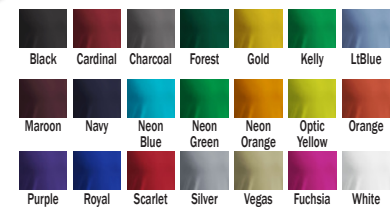

Price each/Quantity	12-23	24-35	36-49	50-99	100-199	200+
CBST99 Vision Tee	$10.49	9.49	8.49	7.49	6.99	5.99
CBST99W Vision Tee	$10.49	9.49	8.49	7.49	6.99	5.99
Each additional imprint color, add:	$1.50	1.25	.75	.50	.40	

9/7/22. Price includes 1-color imprint. *For 2XL add $2 ea., 3XL/$3 ea. Minimum: 12 shirts of one style and color.

Pro-Tuff Decals Football April 2024