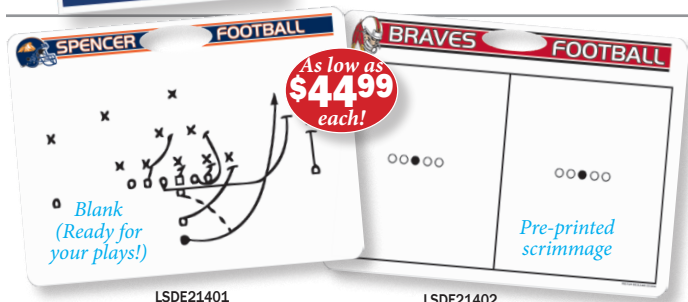

Custom Large Sideline Dry Erase Board

- Your players will SEE the plays they need to see!
- Pro-Tuff dry erase boards are virtually indestructible
- YOUR custom design and colors on the board
- Choose BLANK or pre-printed scrimmage
- Includes cut-out handle
- Measures 24" x 18".

BIG 24" x 18"

Dry-erase pen and holder included

Price each/Quantity	1-5	6-11	12+
CSB1824 Sideline Board	$59.99	54.99	44.99

1/18/24. Price includes custom imprint on 1 side.