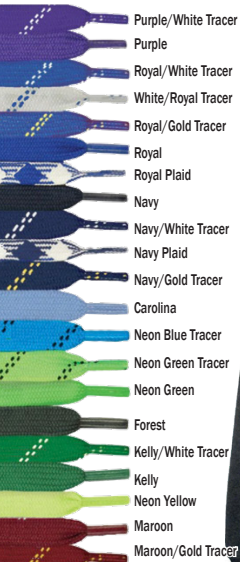

PRO-TUFF HAS YOU COVERED WITH PREMIUM FLEECE!

Design GN112201

As low as $28.99 each!

P7721 Waffle Thermal Hoodie

- Casual warm-up style
- Soft two-piece thermal lined hood
- Open bottom
- Rib cuff
- 60% Cotton/ 40% cotton
- Adult XS-3XL*

(Not recommended for detailed imprints)

Design BS112202

As low as $28.99 each!

P1720 Interceptor Hoodie

- Premium polyester fleece
- Carbon heather raglan sleeve
- Solid body and hood
- Pouch pocket
- Adult XS-4XL*, Youth (Y1720) YS-YXL

Price each/Quantity	12-23	24-49	50+
P7721 Waffle Thermal Hoodie	$28.99	27.99	26.99
P1720 Interceptor Hoodie	$30.99	29.99	28.99

11/5/23. Price includes single 1-color imprint. *For 2XL add $2 each, 3XL/$3 ea., 4XL/$4 ea.

Design GN91502

As low as $26.99 each!

B1265 Badger Heavyweight Saber Hoodie

- 9.5 oz. ringspun 60/40 cotton/poly
- 2-ply hood with flat drawcord
- Spandex reinforced cuffs, waistband & side panels
- Unique double-pouch pocket
- Headset opening & velcro closure
- Adult XS-4XL*

Design GN51310

As low as $26.99 each!

B1262 Badger Heavyweight Hook Hoodie

- 9.5 oz. ringspun 60/40 cotton/poly
- Two-ply hood with contrast liner and flat drawcord
- Spandex reinforced cuffs & waistband
- Badger logo on left sleeve
- Pouch pocket with headset opening
- Adult XS-4XL*.

Price each/Quantity	12-23	24-49	50+
B1265 Heavyweight Saber Hoodie	$28.99	27.99	26.99
B1262 Hook Hoodie	$28.99	27.99	26.99

9/21/22. Price includes single 1-color imprint. *For 2XL add $2 each, 3XL/$3 ea., 4XL/$4 ea.

Optional Extras	Price each/Quantity	12-23	24-49	50-99	100-199	200-249	250+
For each add'l imprint color, add:		$1.50	1.25	.75	.50	.40	.35
Additional imprint location		$2.00	1.50			1.00	

Pick ONE Body Color... Pick TWO Lace Colors!

As low as $26.99 each!

Design 167

P715 "Faceoff" 2-Lace Hoodie