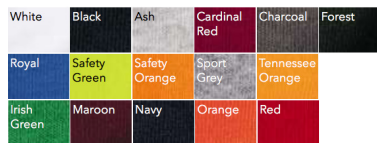

G12500 9.3 Oz. Gildan Basic Pullover Hoodie

As low as **$18.99** each!

- 50% cotton/50% polyester fleece
- Pill resistant Air Jet spun yarn
- Two-ply hood with matching drawstring
- Rib knit cuffs & waistband
- Adult S-3XL*

GN021737

Price each/Quantity	12-23	24-49	50-99	100+
G18500 8 oz. Hoodie	$17.99	17.49	16.99	15.99
G12500 9.3 oz. Hoodie	$20.99	20.24	19.99	18.99

9/20/22. Price includes 1-color imprint. *For 2XL add $2 ea., 3XL /$3 ea., 4XL/$4 ea., 5XL add $5 ea.

B1254 Heavyweight Ring-Spun Hoodie

As low as **$21.99** each!

- 9.5 oz., ring-spun 60% cotton/40% poly
- Athletic cut with raglan sleeves
- Two-ply hood
- Rib knit cuffs & waistband
- Pouch front pocket
- Adult XS-4XL*, Youth YS-YL.