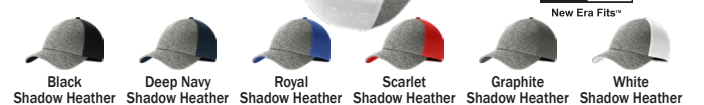

9/24/22. Price each/Quantity	12-23	24-49	50-124	125+
<b>P106C Heather Mesh Cap</b>	\$17.99	15.99	14.99	13.99

**NE702 New Era Shadow Stretch Mesh Cap**  
This cap has a pro heathered look and breathable, stretchable mesh for the ultimate in comfort and fit. 96/4 poly/spandex Shadow Stretch Mesh front panels and bill, 100% polyester mid and back panels. Structured, mid profile with stretch fit. Adult: S/M(6 7/8-7 1/4), M/L(7 1/8-7 1/2), L/XL (7 3/4-7 7/8).