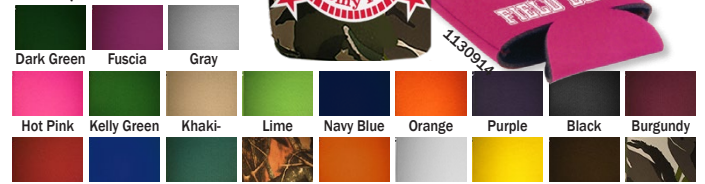

Price each/Quantity	12-23	24-49	50-124	125-249	250-499	500-999	1000+
PC600 Pocket Coolie	$4.00	2.50	1.80	1.30	1.05	.95	.75

4/24. Price includes full-color imprint on one side. Add 25¢ each for imprint on opposite side.

SPC01 Sublimated Full Color Can Wrap

Keep your 12 oz. can cold with this full-color sublimated can wrap! Folds flat for easy concession stand storage!

As low as **$1.80** each!