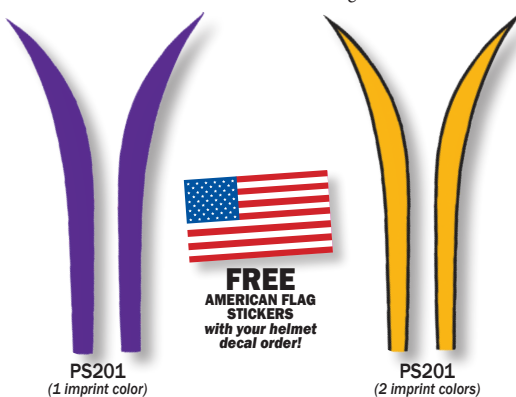

Panther Style 13" Stripes

2 1/4" wide x 13" long.

Revolution & Panther Style Stripes (15 Pair Minimum)

1-Color **$2.30** pair | 2-Color **$3.75** pair

1/18/24. Add 25¢ each per additional imprint colors. Add 50¢ for MATTE FINISH decals. Add $3 for CHROME METALLIC.