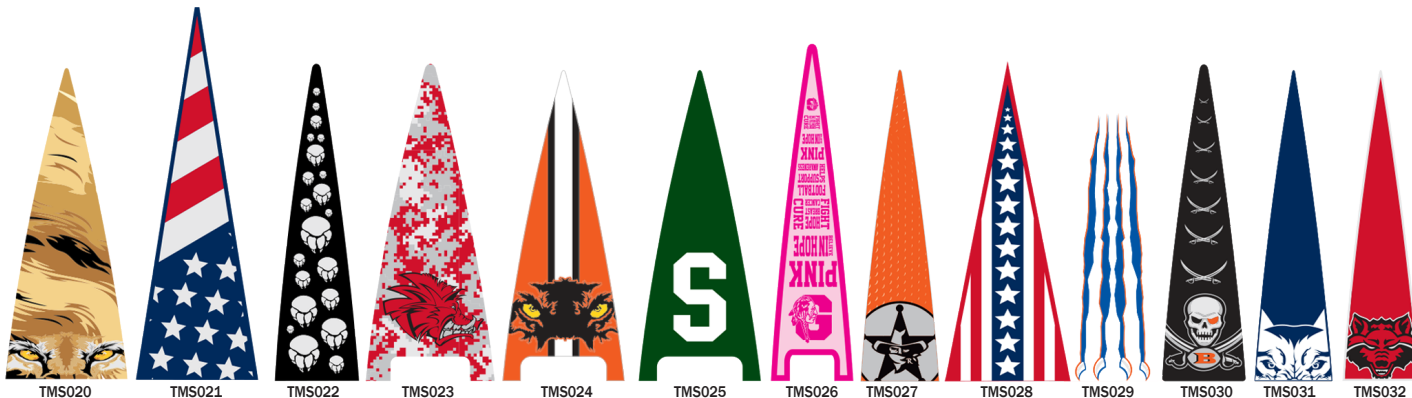

TMS020

TMS021

TMS022

TMS023

TMS024

TMS025

TMS026

TMS027

TMS028

TMS029

TMS030

TMS031

TMS032

WE CAN CREATE A CUSTOM STRIPE FOR YOUR TEAM!

UNIVERSAL TAPERED STRIPE

Hot tapered stripe style for almost ANY* helmet! Available in all colors and patterns. Easily aligned and applied. Made with our "tuff" 20 mil vinyl. Approx. 11" long.

*Not Riddell Speed.