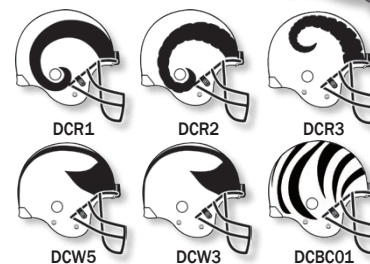

D401

DCR1

DCR2

DCR3

DCW5

DCW3

DCBC01

OVERSIZE SILHOUETTES

DCR1 Smooth Ram Horn	DCR2 Large Notch Ram Horn	DCR3 Small Notch Ram Horn	DCW5 5-Piece Wing	DCW3 3-Piece Wing	DCBC01 "Big Cat" 12-Piece Set
$8.00 per Set	$8.00 per Set	$7.00 per Set	$8.50 per Set	$9.00 per Set	$9.00 per Set

1/18/24. Add 50¢ to above prices for MATTE FINISH decals. For CHROME METALLIC, multiply price by 2.