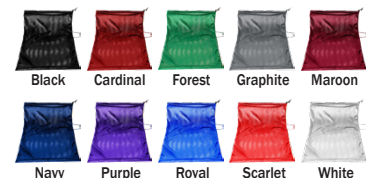

Price each/Quantity	12-23	24-49	50+	Blank
AN8111 Mesh Equipment Bag	$13.99	12.99	11.99	9.99
Each add'l imprint color, add:	$1.00	1.00	.75	N/A

7/19/22. Pricing includes 1 color imprint in one location. Player personalization (name and/or number) add $5 each.