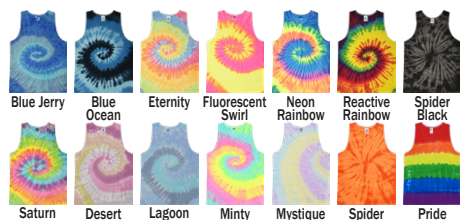

As low as **$9.99** each!

Design GN122201

TD3500 Tie Dye Tank Tops

- Preshrunk, 4.3 oz., 100% ring-spun cotton
- Includes your custom 1- or 2-color imprint (2 colors recommended).
- Adult S-3XL*

Price each/ Quantity	12-23	24-49	50-99	100-199	200+
TD3500 Tie Dye Tanks	$12.99	11.99	10.99	10.49	9.99
Each additional imprint color, add:	$1.50	1.25	.75	.50	.40

9/14/22. *2XL add $2 ea., 3XL/$3 ea.

TD1150 Pink Ribbon Tee

As low as **$10.99** each!

The ultimate awareness shirt!
The ribbon is tie dyed right into the fabric...no two shirts are exactly alike. Sizes: Adult S-5XL.*

TD1150 Pink Ribbon Tee Price each/ Quantity	12-23	24-49	50-99	100-199	200+
	$13.99	12.99	11.99	11.49	10.99
Each additional imprint color, add:	$1.50	1.25	.75	.50	.40

9/14/22. INCLUDES 2-color/1 location custom imprint. *2XL add $2.00 ea., 3XL/$3.00 ea., 4XL add $4 ea., 5XL add $5 ea.