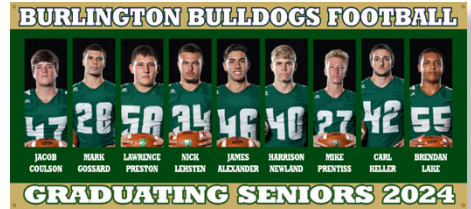

BN031901

SPONSORS:

BB Electrical (843) 258-0791 www.bb-electrical.com	Four Star Transmissions (843) 786-2298 www.fourstartransmission.com	Brewer Fire Engine Co #1 (843) 252-2611 MowdayFL.org	Olympic Heating A/C & Plumbing (843) 282-3366
WTS International (843) 353-3000 www.wtsinternational.com	Phone It (252) 982-7022	Dawson Fire Inc. (843) 258-1881	North Essener Fire Department (843) 258-8098
Copper Collins (843) 569-8655 www.coppercollins.com	New Jersey Auto & Truck (973) 242-1000	New York Concrete (781) 967-2702 www.newyorkconcrete.com	Don's Concrete (843) 258-3770 www.donsconcrete.com
Dak Tite & Recovery (843) 252-6553	Kachowich Plumbing & Heating (973) 263-2650	ISC (843) 258-7755 www.isc.net