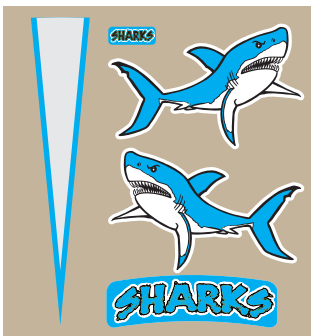

T13ST
13" Tapered Stripe