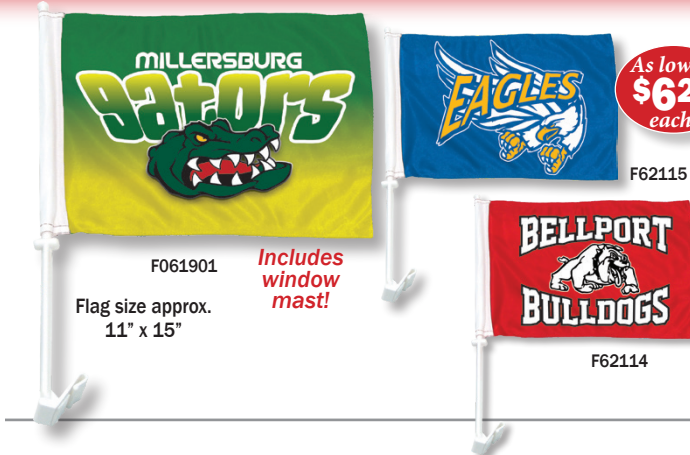

SUPPORT YOUR TEAM!

F061901

Flag size approx.
11" x 15"

Includes
window
mast!

As low as
$625
each!

F62115

F62114

CF1214 Car Flags

- For your next parade or away game!
- Rugged, reinforced nylon flag
- Full-color imprint (included) on one side on choice of flag color.

**NOW AVAILABLE WITH
UNLIMITED IMPRINT COLORS!
CHOOSE 1 or 2-Side imprint!**

Price each/Quantity	24-49	50-74	75-124	125-249	250+
CF12141 Car Flag 1-Sided	$8.75	7.75	7.25	6.75	6.25
CF12142 Car Flag 2-Sided	$10.00	9.00	8.50	8.00	7.50

Price includes fullcolor imprint. Includes window mast.