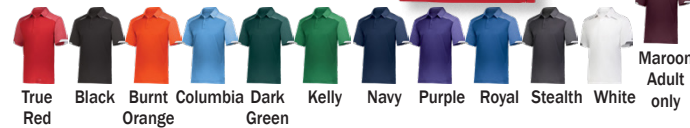

PREMIUM EMBROIDERED POLOS FOR YOUR TEAM!

Holloway Avenger Polo

- H222530 Adult • H222730 Ladies
- Dry-Excel™ textured stripe
- Snag Resistant technology
- Adult 3-button placket
- Ladies V-neck/no buttons
- Raglan sleeves

Adult S-4XL*. Ladies XS-3XL*.

As low as **$29⁹⁹** each!

EMBCHR01

6-11	12-49	50+
$31.99	30.99	29.99

9/21/22. Price includes embroidery. *For 2XL add $2 each, 3XL/$3 each, 4XL/$4 each.

HOLLOWAY

EMB81601

Adidas® Performance Polo

- SA230 Adult/SA231 Ladies
- 3.8 oz., 100% recycled polyester
- Hydrophilic finish
- Adult ribbed knit, Ladies self collar with three-button placket
- UPF 50+ protection
- Adidas logo

Adult S-4XL*, Ladies S-3XL*.

As low as **$28⁹⁹** each!

6-11	12-23	24-49	50+
$31.99	30.99	29.99	28.99

9/21/22. Price includes embroidery. *For 2XL add $2 each, 3XL/$3 each, 4XL/$4 each.

Design CUSTOM BULLDOG

Russell Legend Polo

- R20DKM Adult • R20DKX Ladies Fit
- 4.4 ounce, 100% polyester 2-ply fabric
- Micromesh interior collar stand
- Dri-Power® Moisture Wicking Technology
- Heat sealed label
- Three-button placket

Adult S-4XL*, Ladies fit (R20DKX) S-3XL*

As low as **$25⁹⁹** each!

Design EMBL00

6-11	12-23	24-49	50+
$28.99	27.99	26.99	25.99

10/6/22. Price includes embroidery. *For 2XL add $2 each, 3XL/$3 each, 4XL/$4 each.

Design EMBF61302

Adidas® Floating 3-Stripes Polo

- SA480 Adult/SA481 Ladies
- 6.1 oz., 100% recycled polyester
- UPF50+ protection
- Hydrophilic finish
- Adult 3 button, Ladies self placket
- Adult Adidas logo on back neck
- Ladies Adidas logo on hip

Sizes: Adult S-4XL*. Ladies S-3XL*.

As low as **$33⁹⁹** each!

Design EMB21805

6-11	12-23	24-49	50+
$36.99	35.99	34.99	33.99

9/21/22. Price includes embroidery. *For 2XL add $2 each, 3XL/$3 each, 4XL/$4 each.