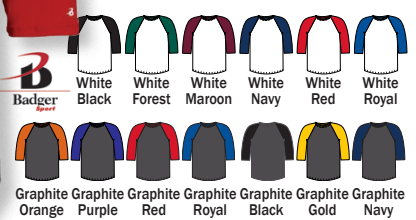

As low as **$12.99** each!

Price per Shirt/Quantity	12-23	24-49	50+
B4133 Baseball Undershirt	$14.99	13.99	12.99

10/31/22. For 2XL: add $2.00 each, 3XL add $3 each, 4XL add $4 each. Pricing includes 1-color imprint.

Optional Extras	Price each/Quantity	12-23	24-49	50-99	100-199	200-249	250+
For each add'l imprint color, add:		$1.50	1.25	.75	.50	.40	.35
Additional imprint location		$2.00	1.50			1.00