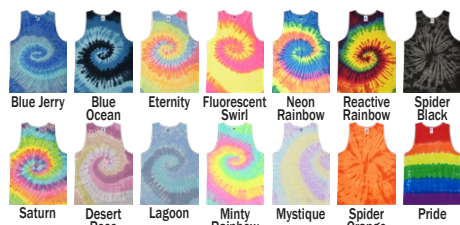

TD2000 Tie Dye Long Sleeve Tees

5.3 oz pre shrunk 100% heavyweight cotton.

Price each/ Quantity	12-23	24-49	50-99	100-199	200+
TD2000 Tie Dye Long Sleeve Tees	$14.99	13.99	12.99	12.49	11.99

9/12/22. Adult S-3XL*, Youth 2-4, 6-8, 10-12, 14-16 (most styles). INCLUDES 2-color/1 location custom imprint. *2XL add $2.00 ea., 3XL/$3.00 ea.

As low as
$9.99
each!

Design
GN12201

TD3500 Tie Dye Tank Tops

• Preshrunk, 4.3 oz., 100% ring-spun cotton
• Includes your custom 1- or 2-color imprint (2 colors recommended).
Adult S-3XL.*

Price each/ Quantity	12-23	24-49	50-99	100-199	200+
TD3500 Tie Dye Tanks	$12.99	11.99	10.99	10.49	9.99

9/14/22. *2XL add $2 ea., 3XL/$3 ea.

Optional Extras	Price each/Quantity	12-23	24-49	50-99	100-199	200-249	250+
For each add'l imprint color, add:		$1.50	1.25	.75	.50	.40	.35
Additional imprint location		$2.00	1.50		1.00		

TD1375 Tie Dye Striped Tees

• Preshrunk, 5.3 oz., 100% ring-spun cotton
• Includes your custom 1- or 2-color imprint
• Adult S-3XL.*

As low as
$9.99
each!