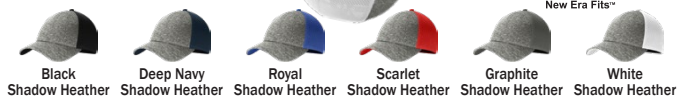

9/24/22. Price each/Quantity	12-23	24-49	50-124	125+
NE702 New Era Shadow Stretch Cap	$16.99	15.99	14.99	14.99