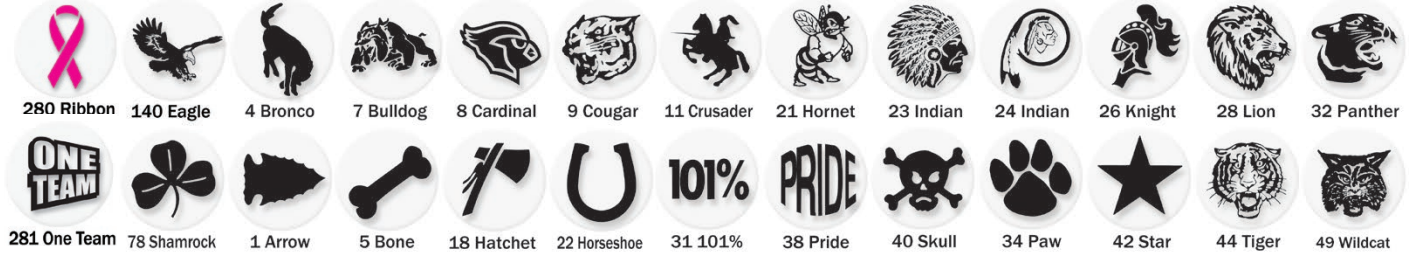

AS LOW AS 16¢ EACH!

ColorMax Award Decals
Multi-color, high-resolution designs you won't find anywhere else! Printed on our "tuff" 20 mil vinyl just like our regular decals. 1-1/8" diameter circles. Sheets of 25 easy-peel awards. In colors as shown.

Price per Sheet/Quantity	1-9 Sheets	10-19 Sheets*	20+ Sheets*
Stock ColorMax Awards	$5.25/sheet	4.50/sheet	4.00/sheet

One design per sheet. *10 sheets per ONE design.

Baseball ColorMax Award Decals

Multi-color, high-resolution designs just for baseball! "Tuff" 20 mil vinyl. 1-1/8" diameter circles. Sheets of 25 easy-peel awards. In colors as shown.