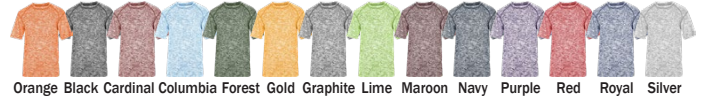

OVER 20 COLOR COMBINATIONS ONLINE!

B4191 Adult Blend Tee

Adult XS-4XL*, Youth (B2191) YXS-YXL standard fit only.

B4171 Tonal Blend Tee • B4175 Tonal Blend Ladies V-Neck

Adult XS-4XL*, Ladies XS-2XL*, Youth (B2175) YXS-YXL.