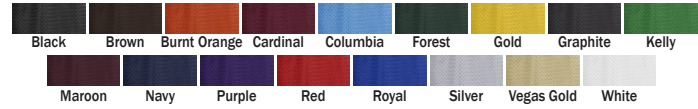

As low as
$850
each!

A4

A4 Performance Shorts

- 100% Polyester interlock
- Moisture wicking, anti-microbial, stain-resistant
- Ultra tight knit • Covered elastic 1½" waistband with inside drawcord
- Adult S-3XL.* Youth YS-YXL