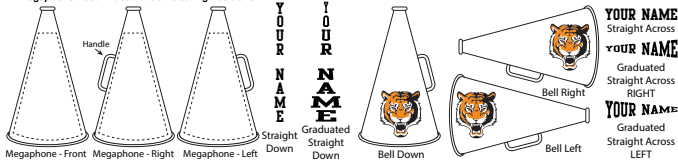

MPD13 Decal (13")	MPD19 Decal (19")	MPD25 Decal (25")	MPD32 Decal (32")
$6.99 each	$8.99 each	$9.99 each	$11.99 each

Full-color (4-color process) imprint on white material. Add $2 each for individual names. Minimum order quantity: 6. Metallic colors available...CALL!

Megaphones

Durable molded plastic. Comes with its own steel handle and an aluminum mouthpiece which features a special "germ-resistant" finish. Megaphones are shipped with handles unattached.