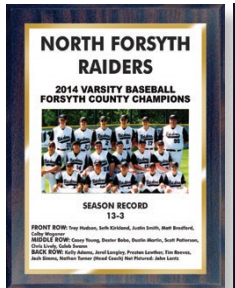

AWARD PLAQUES & BANNERS FOR ACHIEVEMENT & RECOGNITION

Team Photo & Player Award Plaques

Our full-color Team Photo Plaques come in 2 styles: single panel with photo, highlights and/or statistics all on same panel; or double panel with photo panel above and highlights and/or statistics on bottom panel. Laminated photo with optional gold or silver metallic plate. Wood grain or black plaque color. NO MINIMUM ORDER. Player Award Plaques are the perfect end-of-season award!

As low as
$649
each!

Price each/Quantity	1-11*	12-23	24-47	48+
MP68 6" x 8"	$7.99	7.49	6.99	6.49
MP810 8" x 10"	$10.99	9.99	8.99	7.99
MP912 9" x 12"	$18.99	17.99	16.99	15.99
MP1013 10½" x 13"	$19.99	18.99	17.49	16.99
MP1215 12" x 15"	$21.99	19.99	18.99	17.99
JUN5679 6x6" Home Plate	$12.99	12.49	11.99	11.49
JUN5680 10x10" Home Plate	$19.99	18.99	17.99	16.99

*Add $20.00 setup charge for 11 or less. Add $2 each for gold or silver metallic border plate (not available on home plate plaques).

DEAR PRO-TUFF...
"...we ordered our plaques and tags from you and I just wanted to relay our thanks for getting it all in before our banquet. We were very impressed with the quality and quick turn around. You will be hearing from us again next season if not before.
Awesome job!!

Rick Cruse
Head Coach, Scribner Football

CPCUST01

"Home Plate" Award Plaques

As low as
$1149
each!

Personal Award Banner

Great as an end-of-season award or recognition any time! Full color imprint on one side. Can be personalized for each athlete. Measures 10" x 14". Choose with or without grommets at top. Flat, chevron or dovetail bottom. Unhemmed. We can design one for you...FREE!

As low as
$599
each!

FOR SENIORS, TEAMS, MVP's, BOOSTERS AND MORE!

Price each/Quantity	1-11	12-23	24-49	50-99	100+
PAB1014 Award Banner	$8.99	7.99	6.99	5.99	Call