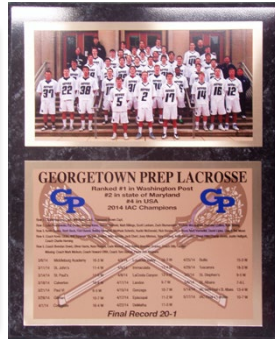

CP081902

DEAR PRO-TUFF...
"...we ordered our plaques and tags from you and I just wanted to relay our thanks for getting it all in before our banquet. We were very impressed with the quality and quick turn around. You will be hearing from us again next season if not before.
Awesome job!!

Rick Cruse
Head Coach, Scribner Football