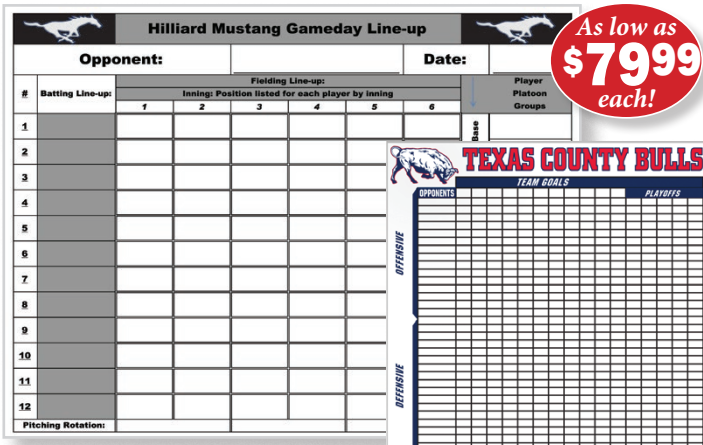

GB111601

RB201121

As low as **$79.99** each!

Team Goal Boards

Motivate your team to success! We'll help you design a custom board FREE! Can be used with labels or dry-erase marker to fill in and check off your goals.

Peel & Replace Record Boards

Show individual and team records with our custom Peel & Replace Record boards. Designs are fully customized—we'll help you create a unique design! Price includes any number of imprint colors. Send us your current record holders and we will professionally typeset them on your Record Board for a one-time typesetting fee of $50. Only $20 per order for future replacement labels.

Team Goal Boards & Record Boards

GB1824 Measures 18" x 24"	$79.99 each
GB24 2' x 4' (24" x 48")	$170.00 each
GB34 3' x 4' (36" x 48")	$195.00 each*
GB35 3' x 5' (36" x 60")	$230.00 each*
Replacement Record Board Labels $20.00 per board, per order.	
GBA100 Goal Board Award Labels: $25 per 100 labels.	

*$70 oversize shipping surcharge will be added to regular shipping charge. (For records typeset by Pro-Tuff, add a one-time fee of $50)