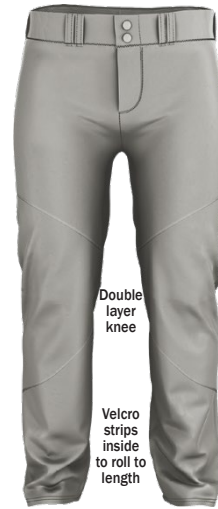

A655WLP Adult Crush Premier Baseball Pant

- 100% Dura-Stretch double-knit polyester
- Relaxed fit wide leg with open hemmed bottom
- Leg opening has a hook and loop closure mechanism for instant seam adjustment
- Double layer knee construction to slide hard
- 100% DURA-Light mesh vented back knee for increased breathability and comfort
- Gripper elastic waistband for a secure uniform fit
- 5 pro-style belt loops • Zipper fly-two snap closure

As low as $16.99 each!

Adult S-3XL*, Youth (A655WLPY) YXS-YXL.