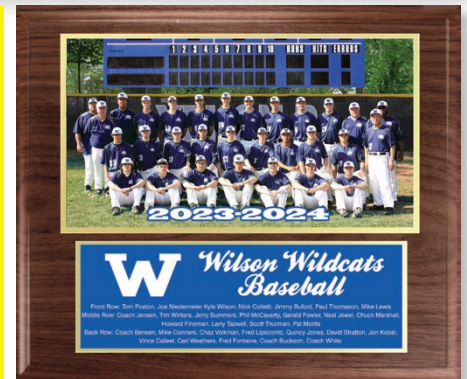

AWARD PLAQUES & BANNERS FOR ACHIEVEMENT & RECOGNITION

Team Photo & Player Award Plaques

Our full-color Team Photo Plaques come in 2 styles: single panel with photo, highlights and/or statistics all on same panel; or double panel with photo panel above and highlights and/or statistics on bottom panel. Laminated photo with optional gold or silver metallic plate. Wood grain or black plaque color. NO MINIMUM ORDER. Player Award Plaques are the perfect end-of-season award!

As low as
$649
each!

Price each/Quantity	1-11*	12-23	24-47	48+
MP68 6" x 8"	$7.99	7.49	6.99	6.49
MP810 8" x 10"	$10.99	9.99	8.99	7.99
MP912 9" x 12"	$18.99	17.99	16.99	15.99
MP1013 10½" x 13"	$19.99	18.99	17.49	16.99
MP1215 12" x 15"	$21.99	19.99	18.99	17.99
JUN5679 6x6" Home Plate	$12.99	12.49	11.99	11.49
JUN5680 10x10" Home Plate	$19.99	18.99	17.99	16.99

*Add $20.00 setup charge for 11 or less. Add $2 each for gold or silver metallic border plate (not available on home plate plaques).

DEAR PRO-TUFF...
"...we ordered our plaques and tags from you and I just wanted to relay our thanks for getting it all in before our banquet. We were very impressed with the quality and quick turn around. You will be hearing from us again next season if not before.
Awesome job!!

Rick Cruse
Head Coach, Scribner Football

CP1091320

"Home Plate" Award Plaques

As low as
$1149
each!

Personal Award Banner

Great as an end-of-season award or recognition any time! Full color imprint on one side. Can be personalized for each athlete. Measures 10" x 14". Choose with or without grommets at top. Flat, chevron or dovetail bottom. Unhemmed. We can design one for you...FREE!

As low as
$599
each!

FOR SENIORS, TEAMS, MVP's, BOOSTERS AND MORE!

Price each/Quantity	1-11	12-23	24-49	50-99	100+
PAB1014 Award Banner	$8.99	7.99	6.99	5.99	Call