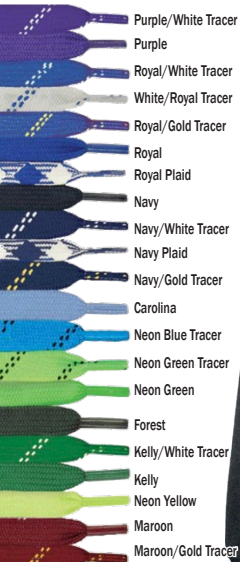

Price each/Quantity	12-23	24-49	50+
P7721 Waffle Thermal Hoodie	$28.99	27.99	26.99
P1720 Interceptor Hoodie	$30.99	29.99	28.99

11/5/23. Price includes single 1-color imprint. *For 2XL add $2 each, 3XL/$3 ea., 4XL/$4 ea.

Price each/Quantity	12-23	24-49	50+
B1265 Heavyweight Saber Hoodie	$28.99	27.99	26.99
B1262 Hook Hoodie	$28.99	27.99	26.99

9/21/22. Price includes single 1-color imprint. *For 2XL add $2 each, 3XL/$3 ea., 4XL/$4 ea.

Optional Extras	Price each/Quantity	12-23	24-49	50-99	100-199	200-249	250+
For each add'l imprint color, add:		$1.50	1.25	.75	.50	.40	.35
Additional imprint location		$2.00	1.50			1.00