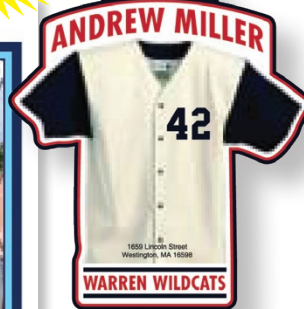

PERSONALIZED TEAM BAG TAGS

Personalized Bag Tags with 2-Side Imprint Option

Choose single-sided tag with personalization or add an additional team imprint on opposite side! FULL-COLOR on heavy plastic! Choose a design shown here or design your own. For accuracy, you must e-mail names and numbers. Bag Tag sizes: approximately 4 1/4" x 2 1/2" or 3" x 3". Bag Tags include string. Minimum: 12.

YOUR Players' Names & Numbers!

Price each/Quantity	12-23	24-49	50-99	100+
PBT32 Personalized Bag Tags	$3.75	3.25	3.00	2.75
Imprint Opposite Side	Add 70¢ each			

Price includes full-color PERSONALIZED imprint on one side.

As low as **$275** each!

123 S. Main St. Belfour, MS 39981

123 S. Main St. Belfour, MS 39981

Shown about 2/3 actual size

We can design a Bag Tag just for you...FREE!

BT190912

As low as **$575** each!

DBT24 Deluxe Personalized Bag Tags

Deluxe Personalized Bag Tags printed in FULL-COLOR on glossy, thick, durable plastic with each player's name and number! Won't bend or fold! Higher resolution images not available on our standard bag tags. Choose a design shown here or send us a design of your own. For accuracy, you must e-mail us names and numbers. For photos, be sure to send us high-resolution images for best results.

Size: 4" x 2-3/4". Bag Tags come with Silicone Loop String. Minimum order: 12 Bag Tags. Price includes a full-color imprint on one side.

Price each/Quantity	12-23	24-49	50-99	100+
DBT24 Deluxe Bag Tags	$6.75	6.25	6.00	5.75
Imprint Opposite Side	Add $1.00 each			

Price includes full-color PERSONALIZED imprint on one side. For individual photos, add $3 each.

DEAR PRO-TUFF DECALS...

"The name tags are awesome - once again a stellar job by you guys! Mahalo!"

Chris Spalding, Del Sol Volleyball Club