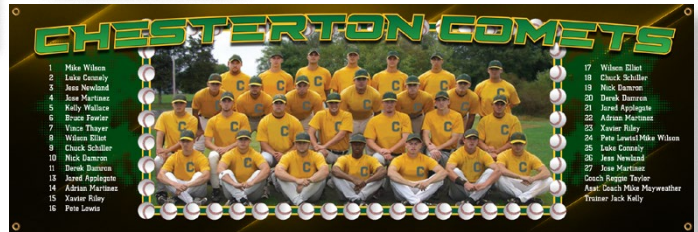

BUDGET SPIRIT BANNERS

Looks GREAT in the dugout!

Full Color Spirit Banners

Affordable Hanging Banners & Repositionable Adhesive Banners are perfect for:

- HOMECOMING & PEP RALLIES
- SENIOR & AWARDS NIGHT
- TOURNAMENTS
- TEAM & CHEER TRYOUTS
- EVERY EVENT...BIG OR SMALL!

As low as
$699
each!

Banners have grommets on each corner for easy hanging (except chevron & dovetail bottoms). Repositionable Adhesive Banners can be placed on walls, lockers...any clean, smooth surface! Easily removed without mess and placed in another location! Marching Banners have optional pole sleeve. Unhemmed.

Price each/Quantity	1-11	12-23	24-49	50-99	100+
SBH1027 10x27 Hanging	$12.99	9.50	8.50	6.99	Call
SBH1827 18x27 Hanging	$15.99	12.99	11.99	9.99	
SBH1854 18x54 Hanging	$21.99	17.99	15.99	12.99	
SBRA1027 10x27 Adhesive	$15.00	13.50	12.00	11.00	
SBRA1827 18x27 Adhesive	$21.99	19.99	17.99	15.99	
SBRA1854 18x54 Adhesive	$27.99	24.99	21.99	19.99	
SBM3696 3' x 8' Marching Size	Only $70 each (add for $20 pole sleeve)				
SBM36120 3' x 10' Marching Size	Only $90 each (add $20 for pole sleeve)				

Add $1 each for individual names/numbers. Add $3 each for individual photographs (including player name and number, if desired). Pole sleeve: $20 each. Call for custom sizes not shown here.

BRING THEM ALONG ON AWAY GAMES!

18" X 27" Half-Size Banners
Perfect to present to each
player or sell to fans!

As low as
$699
each!

BN11801

DEAR PRO-TUFF DECALS...

"Thank you!!! The banner was beyond awesome — it looked so great in the parade this weekend!!"

T. Lemke, Jr. Golden Eagles