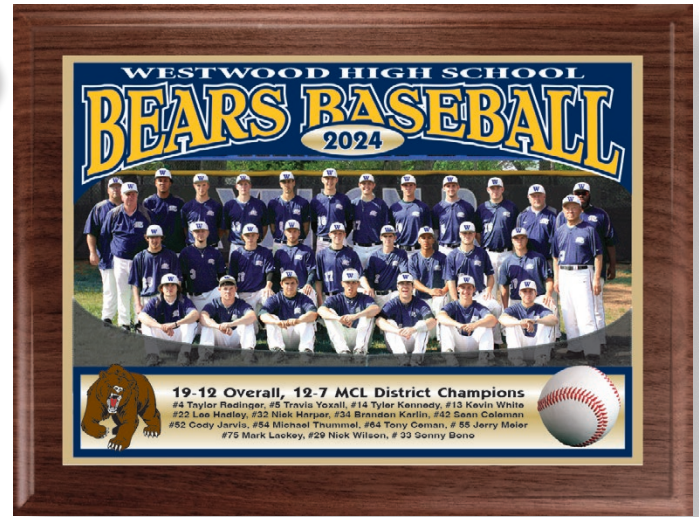

AWARD PLAQUES & BANNERS FOR ACHIEVEMENT & RECOGNITION

Team Photo & Player Award Plaques

Our full-color Team Photo Plaques come in 2 styles: single panel with photo, highlights and/or statistics all on same panel; or double panel with photo panel above and highlights and/or statistics on bottom panel. Laminated photo with optional gold or silver metallic plate. Wood grain or black plaque color. NO MINIMUM ORDER. Player Award Plaques are the perfect end-of-season award!

As low as
$649
each!

Price each/Quantity	1-11*	12-23	24-47	48+
MP68 6" x 8"	$7.99	7.49	6.99	6.49
MP810 8" x 10"	$10.99	9.99	8.99	7.99
MP912 9" x 12"	$18.99	17.99	16.99	15.99
MP1013 10½" x 13"	$19.99	18.99	17.49	16.99
MP1215 12" x 15"	$21.99	19.99	18.99	17.99
JUN5679 6x6" Home Plate	$12.99	12.49	11.99	11.49
JUN5680 10x10" Home Plate	$19.99	18.99	17.99	16.99

*Add $20.00 setup charge for 11 or less. Add $2 each for gold or silver metallic border plate (not available on home plate plaques).

CP55105