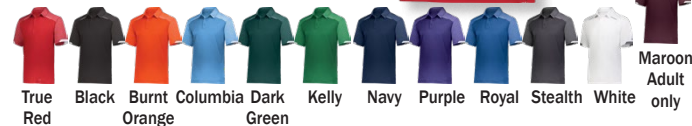

Maroon Adult only

PRO-TUFF DECALS ONLINE REVIEW...

"Shirts are wonderful quality. Great turn around time and wonderful service. Excited to work with Pro-Tuff again on larger orders!"

G. Jones

Adidas® Floating 3-Stripes Polo

SA480 Adult/SA481 Ladies

- 6.1 oz., 100% recycled polyester
- UPF50+ protection
- Hydrophilic finish
- Adult 3 button, Ladies self placket
- Adult Adidas logo on back neck
- Ladies Adidas logo on hip

Sizes: Adult S-4XL*. Ladies S-3XL*.

As low as
$33.99
each!

Design EMB21805

6-11	12-23	24-49	50+
$36.99	35.99	34.99	33.99

Heather Black Black White Navy White Red White True Blue Heather White Black

Design EMB21807

Nike® Golf Dri-FIT Micro Pique Polo 2.0

NKDC1963 Adult/NKDC1991 Ladies

- Dri-FIT fabric: moisture management!
- Super-soft, flat knit collar, three-button placket (Ladies V-neck)
- Nike logo on left sleeve
- 4.3 oz., 100% polyester

NIKE GOLF

6-11	12-23	24-49	50+
$33.99	32.99	31.99	30.99

9/21/22. Price includes embroidery. *For 2XL add $2 each, 3XL/$3 each, 4XL/$4 each.