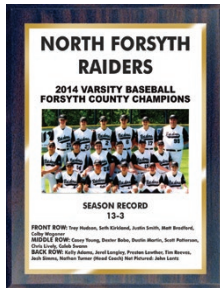

AWARD PLAQUES & BANNERS FOR ACHIEVEMENT & RECOGNITION

Team Photo & Player Award Plaques

Our full-color Team Photo Plaques come in 2 styles: single panel with photo, highlights and/or statistics all on same panel; or double panel with photo panel above and highlights and/or statistics on bottom panel. Laminated photo with optional gold or silver metallic plate. Wood grain or black plaque color. NO MINIMUM ORDER. Player Award Plaques are the perfect end-of-season award!

As low as **$849** each!

Price each/Quantity	1-11*	12-23	24-47	48+
MP68 6" x 8"	$9.99	9.49	8.99	8.49
MP810 8" x 10"	$12.99	11.99	10.99	9.99
MP912 9" x 12"	$20.99	19.99	18.99	17.99
MP1013 10½" x 13"	$21.99	20.99	19.49	18.99
MP1215 12" x 15"	$23.99	21.99	20.99	19.99
JUN5679 6x6" Home Plate	$13.99	13.49	12.99	12.49
JUN5680 10x10" Home Plate	$19.99	18.99	17.99	16.99

1/18/24. *Add $20.00 setup charge for 11 or less. Add $3 each for gold or silver metallic border plate (not available on home plate plaques).

DEAR PRO-TUFF...
"...we ordered our plaques and tags from you and I just wanted to relay our thanks for getting it all in before our banquet. We were very impressed with the quality and quick turn around. You will be hearing from us again next season if not before. Awesome job!!

Rick Cruse
Head Coach, Scribner Football

CPCUST01

"Home Plate" Award Plaques

As low as **$1149** each!

Personal Award Banner

Great as an end-of-season award or recognition any time! Full color imprint on one side. Can be personalized for each athlete. Measures 10" x 14". Choose with or without grommets at top. Flat, chevron or dovetail bottom. Unhemmed. We can design one for you...FREE!

As low as **$549** each!

FOR SENIORS, TEAMS, MVP's, BOOSTERS AND MORE!