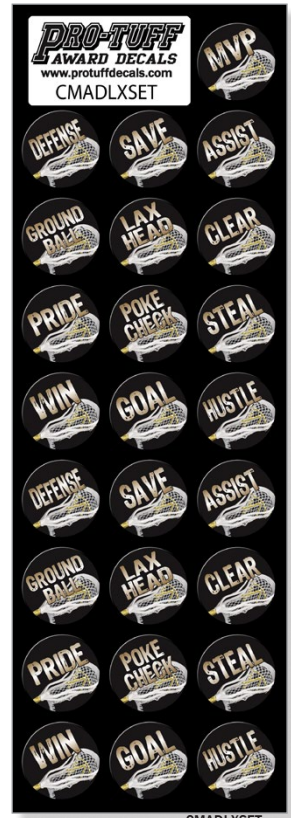

Price per Sheet/Quantity	1-9 Sheets	10-19 Sheets*	20+ Sheets*
ColorMax Awards	$5.50/Sheet	4.75/Sheet	4.25/Sheet

1/5/24. One design per sheet. *10 sheets per ONE design or SET of designs.