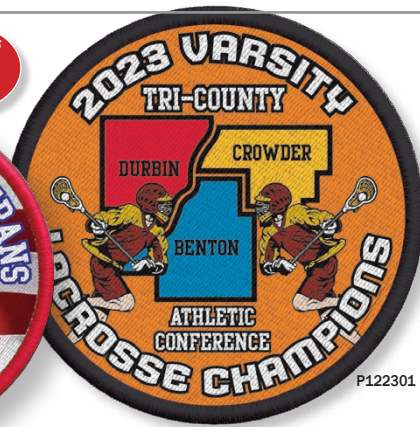

P122301

PRO-TUFF DECALS ONLINE REVIEW...

"Easy! I've used Pro-Tuff for our baseball team for the past 4 years."

Nathan Harland

Quick IMPRINTED Circle Patches in 2 Sizes

When you need them fast, your design is silk screened in your choice of imprint color on a WHITE patch with your choice of black or white merrowed edge color. (For color merrowed edge, you must order a minimum of 100.) Choose 3" or 4" diameter circular patch. Embroidered design is available with additional production time.

Price per Patch/Quantity	Minimum order for color edge*				
	15-49	50-99	100-249	250-499	500+
	Black or White Edge		Black, White or COLOR edge		
C300 3" Round	$3.60	3.35	2.60	2.35	2.10
C400 4" Round	$3.70	3.50	3.00	2.50	2.25
Each add'l imprint color, add:	$.75	.30	.25	.20	.20

Price includes 1-color imprint. For embroidered design, add $3.00 each.

Color edge available at 100 minimum

As low as **$210** each!