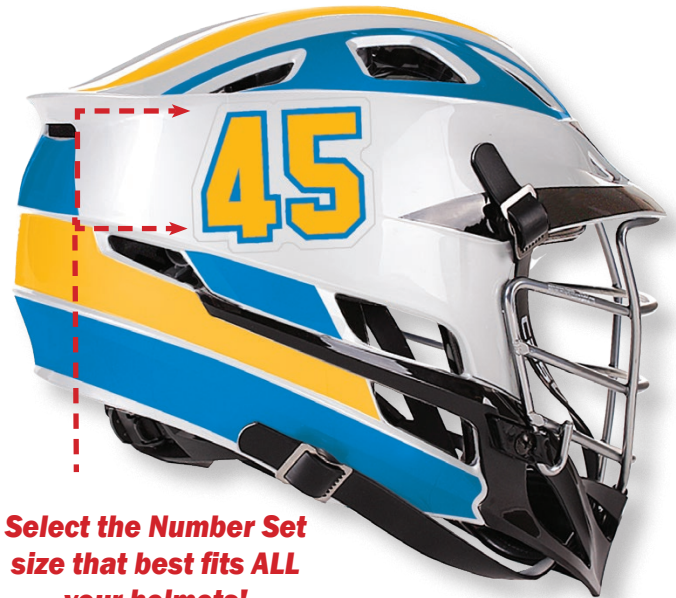

Select the Number Set size that best fits ALL your helmets!

Lacrosse Number Sets One-Piece Side Numbers

Set of numbers 1-50 for the side panel. 1 or 2 colors included. Select 2", 2¼" or 2½" number.

OPSN200-2" • OPSN225-2¼" • OPSN250-2½"

Only $50.00 per set of 50 of each size

One or two imprint colors. Add $10 per set for each additional color.