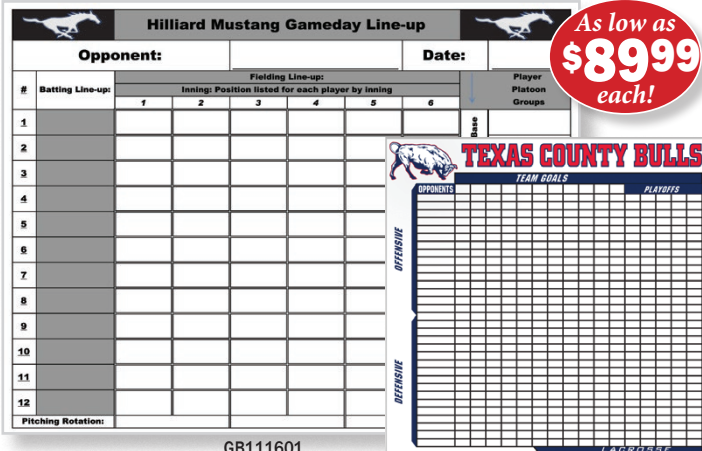

ONLY \$21.99 EACH!
Additional Dry-Erase Markers: \$1.00 each.

PCBLXW01

PCBLXW02

Also available in women's field layout!

GB111601

RB201121

As low as \$89.99 each!

Team Goal Boards