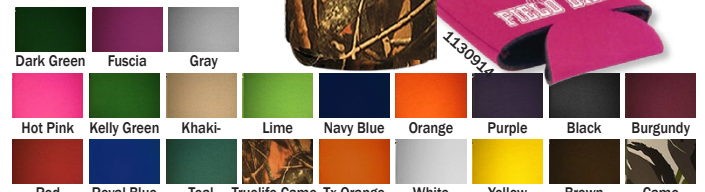

Price each/Quantity	24-49	50-124	125-249	250-499	500-999	1000+
PC600 Pocket Coolie	$2.40	1.80	1.30	1.05	.95	.75

2/1/22. PC600 price includes 1-color imprint on one side.

SPC01 Sublimated Full Color Can Wrap

Keep your 12 oz. can cold with this full-color sublimated can wrap! Folds flat for easy concession stand storage!

As low as **$1.80** each!