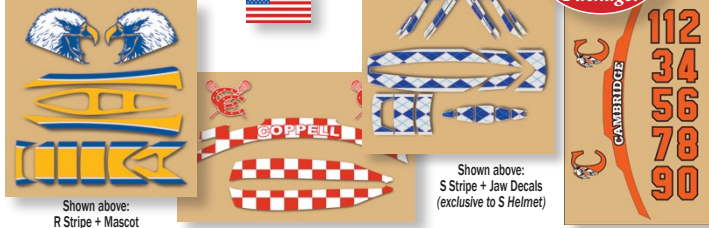

ULTIMATE PACKAGE

Select **3** decal categories above

As low as **$525** Package!

Shown above: R Stripe + Mascot

ULTIMATEPlus PACKAGE

Select **4** decal categories above