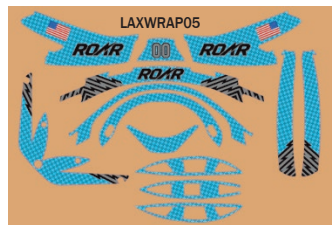

LACROSSE HELMET WRAPS, INDIVIDUAL DECALS & NUMBERS

PRO-TUFF FULL HELMET WRAPS

These ultra-premium decals feature all the toughness and durability of our regular decals...integrated into a full helmet wrap! Works best with matching helmets. Full color imprinting includes your mascot/logo, team name neck imprint, player number and background pattern (if desired). Specify your helmet model.

As low as
$1799
per Wrap!

UNBEATABLE PRO-TUFF PRICE! Price per Set/Quantity of Sets			
15-24 Sets	25-50 Sets	51-75 Sets	76-100 Sets
$21.99 per Set	$19.99 per Set	$18.99 per Set	$17.99 per Set

1/5/24.. For individual player names add $1 per wrap. For individual player numbers add $1 per wrap. Helmet Style Change Charge $10. Add $12 each for Chrome Metallic colors. (For Metallic Silver or Metallic Gold, call for special pricing.)

Available for these helmets and more!
• Cascade S / R / XRS / CPVR • ALL Cascade!
• STX Stallion • ALL STX! • ALL Warrior!
• CALL US FOR YOUR HELMET!

PRO-TUFF DECALS ONLINE REVIEW...
"The helmet decal sets are top of the line quality for a very reasonable price. Huge hit at our Uniform Handout Day. Will definitely order again next year. Will be ordering other items this year. Great Job!" Dale Cozart

CLXD01 Cascade LX Decals

- Cascade LX women's helmet • 12 mil "tuff" decal vinyl
- Choose individual decals or our exclusive CLXDSET complete wrap set!

CUSTOM Prices each/Qty.	12-23	24-49	50-99	100+	Solid Color
Mohawk Stripe	$3.35	3.10	2.85	2.60	$2.35
Wildcat Decal	Only $1.85 each				$1.85
Side Vent Panels (Set)	$3.35	3.10	2.85	2.60	$2.35
Visor Decal	$3.35	3.10	2.85	2.60	$2.35
Mask Trim Decals (Set)	$3.35	3.10	2.85	2.60	$2.35
Side Trim Decals (Set of 4)	$3.35	3.10	2.85	2.60	$2.35
Lower Side Panels (Set)	$3.35	3.10	2.85	2.60	$2.35
Back Panel	$3.35	3.10	2.85	2.60	$1.85
Neckband Panel	$3.35	3.10	2.85	2.60	$2.15
Each add'l color, add:	$.80	.60	.50	.40	n/a
Full Decal Wrap Set	$22.25	20.25	18.25	16.25	$10.25

1/5/24. For individual decals, add $2 each for Pro-Chrome Metallic colors.

For individual player names add $1 per wrap. For individual player numbers add $1 per wrap. Helmet Style Change Charge $10. Add $12 each for Chrome Metallic colors. (For Metallic Silver or Metallic Gold, call for special pricing.)

PRO-TUFF ONLINE REVIEW...

Every year we always come back to ProTuff, great quality and service!

Vada Sherrill, Pfeiffer University Athletic

Make the Call: 800-223-6936 • 24-Hour Fax: 815-356-9161 • www.protuffdecals.com

CLICK TO RETURN TO INDEX PAGE