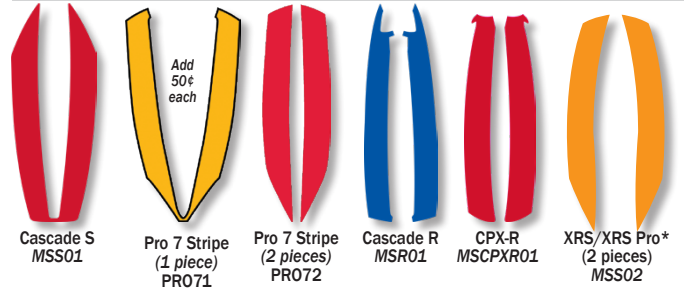

CLICK TO RETURN TO INDEX PAGE

LACROSSE HELMET DECALS

Visor Covers

• 12 mil visor covers to fit your helmet • Your team colors or choice of patterns!

1-Color only \$2.75 each • 2-Color only \$3.75 each

Add \$2 each for Chrome Metallic colors. *For XRS, specify ADULT or YOUTH size. 1/5/24.

Mohawk Stripes, Feathers and Sets

• 12 mil stripe sets • Cut-to-shape to fit perfectly
• Each set is enough to decorate one helmet.

1-Color/\$2.75 set 2-Color \$3.75/set

Add 50¢ each for style PR071. Add \$2 per set for Chrome Metallic colors.
*For XRS, specify ADULT or YOUTH size. 1/5/24.