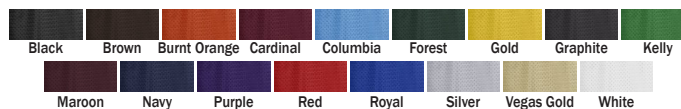

A4 Performance Shorts

- 100% Polyester interlock
- Moisture wicking, anti-microbial, stain-resistant
- Ultra tight knit • Covered elastic 1½" waistband with inside drawcord
- Adult S-3XL.* Youth YS-YXL