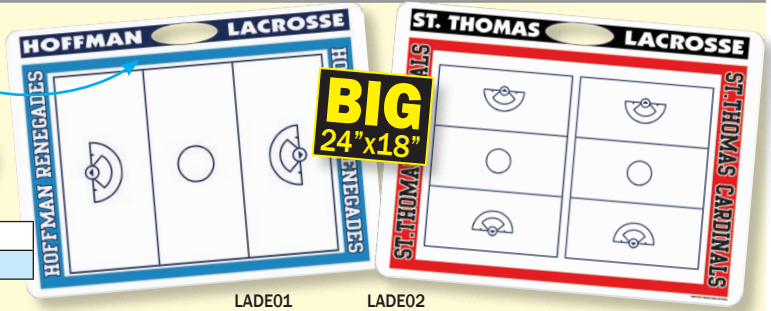

LACROSSE ACCESSORIES & COACHING TOOLS

Custom Equipment & Ball Bucket

- FULL-COLOR custom imprint on the side AND lid!
- Approx. 20" high x 12" diameter
- Durable plastic construction and imprint
- 6 gallon capacity holds a lot!
- Lid doubles as sturdy seat or flip it over for a tray

Price each/Quantity	1	2-4	5-9	10+
CBB101 WHITE Bucket	$32.99	30.99	29.99	28.99
CBB102 BLACK Bucket	$32.99	30.99	29.99	28.99

Price includes full-color graphic wrap and lid graphic.

Custom Large Sideline Dry Erase Board

These BIG Sideline Boards make it easy for your players to SEE the plays they need to see! Pro-Tuff dry erase boards are virtually indestructible. YOUR custom design and colors on the board. Measures 24" x 18".

Cut-out handle included!

As low as $44.99 each!

Dry-erase pen and holder included

Price each/Quantity	1-5	6-11	12+
CSB1824 Sideline Board	$59.99	54.99	44.99

1/18/24. Price includes custom imprint on 1 side.

LADE01

Only $21.99 each!

Dry-erase pen and holder included

Custom Coach Boards

12" x 18" Custom Coach Boards feature your custom imprint on one side in your team colors plus Lacrosse graphic. Board is break-resistant tuff-board with flat clip that holds papers tight! Write-on, wipe off surface. Dry-erase marker and holder included.

ONLY $21.99 EACH!
Additional Dry-Erase Markers: $1.00 each.

Also available in women's field layout!

As low as $89.99 each!

Team Goal Boards

Motivate your team to success! We'll help you design a custom board FREE! Can be used with labels or dry-erase marker to fill in and check off your goals.

Peel & Replace Record Boards