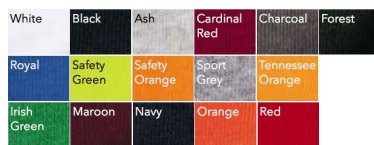

G12500 9.3 Oz. Gildan Basic Pullover Hoodie

As low as **$18.99** each!

- 50% cotton/50% polyester fleece
- Pill resistant Air Jet spun yarn
- Two-ply hood with matching drawstring
- Rib knit cuffs & waistband
- Adult S-3XL*

GN021737

Price each/Quantity	12-23	24-49	50-99	100+
G18500 8 oz. Hoodie	$17.99	17.49	16.99	15.99
G12500 9.3 oz. Hoodie	$20.99	20.24	19.99	18.99

9/20/22. Price includes 1-color imprint. *For 2XL add $2 ea., 3XL /$3 ea., 4XL/$4 ea., 5XL add $5 ea.

B1254 Heavyweight Ring-Spun Hoodie

As low as **$21.99** each!

- 9.5 oz., ring-spun 60% cotton/40% poly
- Athletic cut with raglan sleeves
- Two-ply hood
- Rib knit cuffs & waistband
- Pouch front pocket
- Adult XS-4XL*, Youth YS-YL.

Badger Sport