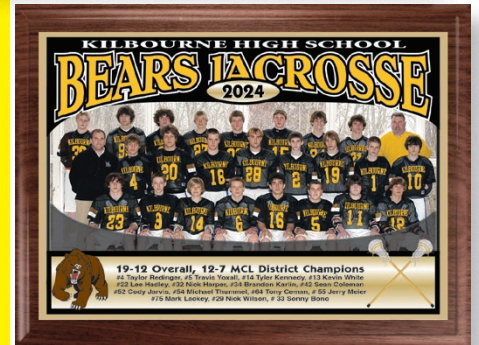

DEAR PRO-TUFF...
"...we ordered our plaques and tags from you and I just wanted to relay our thanks for getting it all in before our banquet. We were very impressed with the quality and quick turn around. You will be hearing from us again next season if not before. Awesome job!!

Rick Cruse
Head Coach, Scribner Football

CP55105