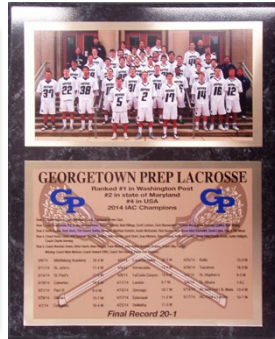

AWARD PLAQUES & BANNERS FOR ACHIEVEMENT & RECOGNITION

Team Photo & Player Award Plaques

Our full-color Team Photo Plaques come in 2 styles: single panel with photo, highlights and/or statistics all on same panel; or double panel with photo panel above and highlights and/or statistics on bottom panel. Laminated photo with optional gold or silver metallic plate. Wood grain or black plaque color. NO MINIMUM ORDER. Player Award Plaques are the perfect end-of-season award!

As low as **$849** each!

Price each/Quantity	1-11*	12-23	24-47	48+
MP68 6" x 8"	$9.99	9.49	8.99	8.49
MP810 8" x 10"	$12.99	11.99	10.99	9.99
MP912 9" x 12"	$20.99	19.99	18.99	17.99
MP1013 10½" x 13"	$21.99	20.99	19.49	18.99
MP1215 12" x 15"	$23.99	21.99	20.99	19.99
JUN5679 6x6" Home Plate	$13.99	13.49	12.99	12.49
JUN5680 10x10" Home Plate	$19.99	18.99	17.99	16.99

1/18/24. *Add $20.00 setup charge for 11 or less. Add $3 each for gold or silver metallic border plate (not available on home plate plaques).

CP081902

DEAR PRO-TUFF...
"...we ordered our plaques and tags from you and I just wanted to relay our thanks for getting it all in before our banquet. We were very impressed with the quality and quick turn around. You will be hearing from us again next season if not before. Awesome job!!

Rick Cruse
Head Coach, Scribner Football

"Home Plate" Award Plaques

As low as **$1149** each!

Personal Award Banner

Great as an end-of-season award or recognition any time! Full color imprint on one side. Can be personalized for each athlete. Measures 10" x 14". Choose with or without grommets at top. Flat, chevron or dovetail bottom. Unhemmed. We can design one for you...FREE!

As low as **$549** each!

FOR SENIORS, TEAMS, MVP's, BOOSTERS AND MORE!