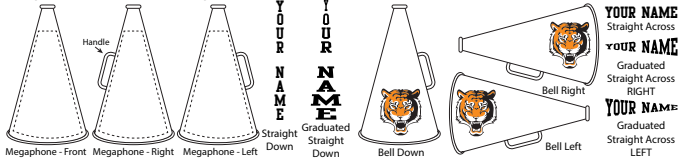

MPD13 Decal (13")	MPD19 Decal (19")	MPD25 Decal (25")	MPD32 Decal (32")
$6.99 each	$8.99 each	$9.99 each	$11.99 each

Full-color (4-color process) imprint on white material. Add $2 each for individual names. Minimum order quantity: 6. Metallic colors available...CALL!

1/5/24.

Make the Call: 800-223-6936 • 24-Hour Fax: 815-356-9161 • www.protuffdecals.com