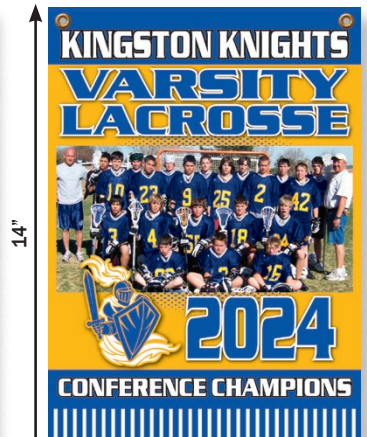

Design HPP121902

BN21412