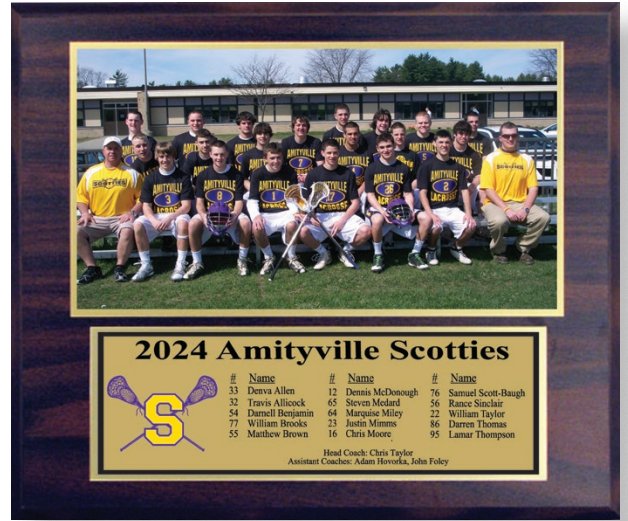

AWARD PLAQUES & BANNERS FOR ACHIEVEMENT & RECOGNITION

Team Photo & Player Award Plaques

Our full-color Team Photo Plaques come in 2 styles: single panel with photo, highlights and/or statistics all on same panel; or double panel with photo panel above and highlights and/or statistics on bottom panel. Laminated photo with optional gold or silver metallic plate. Wood grain or black plaque color. NO MINIMUM ORDER. Player Award Plaques are the perfect end-of-season award!

As low as **$849** each!

Price each/Quantity	1-11*	12-23	24-47	48+
MP68 6" x 8"	$9.99	9.49	8.99	8.49
MP810 8" x 10"	$12.99	11.99	10.99	9.99
MP912 9" x 12"	$20.99	19.99	18.99	17.99
MP1013 10½" x 13"	$21.99	20.99	19.49	18.99
MP1215 12" x 15"	$23.99	21.99	20.99	19.99
JUN5679 6x6" Home Plate	$13.99	13.49	12.99	12.49
JUN5680 10x10" Home Plate	$19.99	18.99	17.99	16.99

1/18/24. *Add $20.00 setup charge for 11 or less. Add $3 each for gold or silver metallic border plate (not available on home plate plaques).

AWP222101