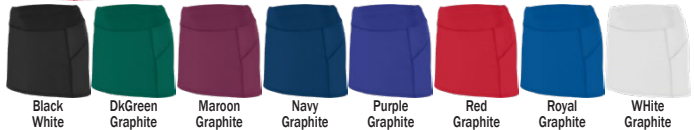

A2420 Ladies Femfit Skort

- Lightweight 90% polyester/10% spandex knit
- Graphite heavyweight 90% polyester/10% spandex knit inner short
- 94% polyester/6% spandex maze mesh yoke
- Wicks moisture, odor resistant
- Tag-free label • Low rise, wide flat waistband
- Hidden possession pocket in waistband

Only $21.99* Each
*Add $2 for 2XL.