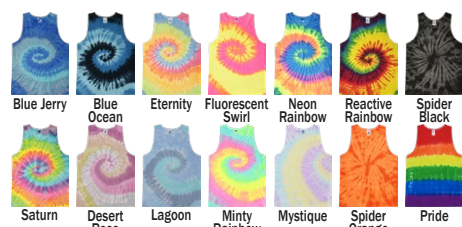

TD2000 Tie Dye Long Sleeve Tees

5.3 oz pre shrunk 100% heavyweight cotton.

Price each/ Quantity	12-23	24-49	50-99	100-199	200+
TD2000 Tie Dye Long Sleeve Tees	$14.99	13.99	12.99	12.49	11.99

9/12/22. Adult S-3XL*, Youth 2-4, 6-8, 10-12, 14-16 (most styles). INCLUDES 2-color/1 location custom imprint. *2XL add $2.00 ea., 3XL/$3.00 ea.

TD3500 Tie Dye Tank Tops

• Preshrunk, 4.3 oz., 100% ring-spun cotton
• Includes your custom 1- or 2-color imprint (2 colors recommended).
Adult S-3XL.*

Price each/ Quantity	12-23	24-49	50-99	100-199	200+
TD3500 Tie Dye Tanks	$12.99	11.99	10.99	10.49	9.99

9/14/22. *2XL add $2 ea., 3XL/$3 ea.

Optional Extras	Price each/Quantity	12-23	24-49	50-99	100-199	200-249	250+
For each add'l imprint color, add:		$1.50	1.25	.75	.50	.40	.35
Additional imprint location		$2.00	1.50		1.00