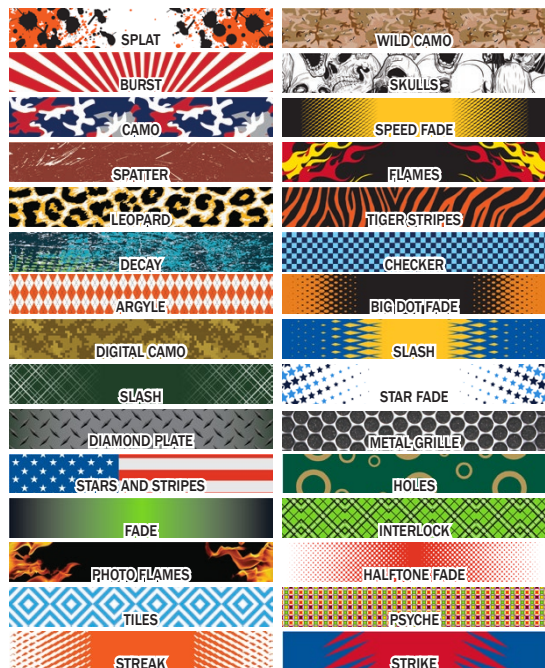

HELMET DECALS WITHOUT LIMITS FROM PRO-TUFF DECALS – AMERICA’S BEST HELMET DECALS!

Choose Only The Decals You Need!
NOW INCLUDING FULL HELMET STRIPES*!
 (Full Helmet Stripes count as TWO selections)

- MASCOT DECALS • VENT COVERS • MOHAWK STRIPES
- VISOR COVERS • NUMBER SETS • BACK PANELS
- CHINPAD COVERS • INDIVIDUAL PLAYER NUMBERS*

CLICK TO RETURN TO INDEX PAGE

THE NATION'S NUMBER ONE LACROSSE DECALS!

LAX Lacrosse Mascot/Logo Decals

Simply the best decals you can get for your lacrosse helmet! 12 mil thick, incredibly durable and extremely colorful! You can even add 3-D "pop" to your decal design with our free artwork service! Price includes 1 imprint color on clear vinyl.

1/5/24. Add \$2 each for Chrome Metallic colors.

We have decals for EVERY Lacrosse Helmet! Simply tell us your brand and style!

Average Helmet Decal Area Sizes:

Cascade S, R & Pro7: 2" x 5" area

CPV-R, CPX-R, CLH2, CPV & CPX: 2" x 4" area

All trademarks are property of their respective owners.

LACROSSE HELMET WRAPS, INDIVIDUAL DECALS & NUMBERS

PRO-TUFF FULL HELMET WRAPS

These ultra-premium decals feature all the toughness and durability of our regular decals...integrated into a full helmet wrap! Works best with matching helmets. Full color imprinting includes your mascot/logo, team name neck imprint, player number and background pattern (if desired). Specify your helmet model.