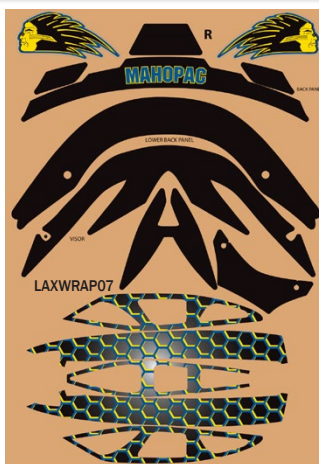

LACROSSE HELMET WRAPS, INDIVIDUAL DECALS & NUMBERS

PRO-TUFF FULL HELMET WRAPS

These ultra-premium decals feature all the toughness and durability of our regular decals...integrated into a full helmet wrap! Works best with matching helmets. Full color imprinting includes your mascot/logo, team name neck imprint, player number and background pattern (if desired). Specify your helmet model.

As low as
$1799
per Wrap!

UNBEATABLE PRO-TUFF PRICE! Price per Set/Quantity of Sets			
15-24 Sets	25-50 Sets	51-75 Sets	76-100 Sets
$21.99 per Set	$19.99 per Set	$18.99 per Set	$17.99 per Set

1/5/24.. For individual player names add $1 per wrap. For individual player numbers add $1 per wrap. Helmet Style Change Charge $10. Add $12 each for Chrome Metallic colors. (For Metallic Silver or Metallic Gold, call for special pricing.)

Available for these helmets and more!
• Cascade S / R / XRS / CPVR • ALL Cascade!
• STX Stallion • ALL STX! • ALL Warrior!
• CALL US FOR YOUR HELMET!

PRO-TUFF DECALS ONLINE REVIEW...
"The helmet decal sets are top of the line quality for a very reasonable price. Huge hit at our Uniform Handout Day. Will definitely order again next year. Will be ordering other items this year. Great Job!" Dale Cozart

CLXD01 Cascade LX Decals

- Cascade LX women's helmet • 12 mil "tuff" decal vinyl
- Choose individual decals or our exclusive CLXDSET complete wrap set!

CUSTOM Prices each/Qty.	12-23	24-49	50-99	100+	Solid Color
Mohawk Stripe	$3.35	3.10	2.85	2.60	$2.35
Wildcat Decal	Only $1.85 each				$1.85
Side Vent Panels (Set)	$3.35	3.10	2.85	2.60	$2.35
Visor Decal	$3.35	3.10	2.85	2.60	$2.35
Mask Trim Decals (Set)	$3.35	3.10	2.85	2.60	$2.35
Side Trim Decals (Set of 4)	$3.35	3.10	2.85	2.60	$2.35
Lower Side Panels (Set)	$3.35	3.10	2.85	2.60	$2.35
Back Panel	$3.35	3.10	2.85	2.60	$1.85
Neckband Panel	$3.35	3.10	2.85	2.60	$2.15
Each add'l color, add:	$.80	.60	.50	.40	n/a
Full Decal Wrap Set	$22.25	20.25	18.25	16.25	$10.25

1/5/24. For individual decals, add $2 each for Pro-Chrome Metallic colors.

For individual player names add $1 per wrap. For individual player numbers add $1 per wrap. Helmet Style Change Charge $10. Add $12 each for Chrome Metallic colors. (For Metallic Silver or Metallic Gold, call for special pricing.)

PRO-TUFF ONLINE REVIEW...

Every year we always come back to ProTuff, great quality and service!

Vada Sherrill, Pfeiffer University Athletic

Make the Call: 800-223-6936 • 24-Hour Fax: 815-356-9161 • www.protuffdecals.com

CLICK TO RETURN TO INDEX PAGE